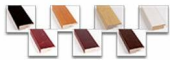

Access Cork Board, 30x40 Open Face BOLD WIDE WOOD Framed Cork Bulletin Board

FOR CURRENT PRICING, VISIT THE ID # LISTED ABOVE
FREE SHIPPING

Product Details

Bold 2 3/4" Wide Wood Profile

- **30x40 Access Cork Board, Open Face**
- **Wood Framed Message Display Board**
- Open Face Corkboard
- **Bold Wide-Wood Frame**
- Wooden Picture Frame Style with Bold, Flat Face Profile
- **2 3/4" Wide Frame Profile**
- Natural Tan Pebble Cork Surface
- 7 Popular Natural Wood Stain Frame Finishes
- **Wood Frame Profile: 2 3/4" Wide**
- **Portrait and Landscape Sizes**
- **30" x 40" refer to the Outside Frame Dimension**
- Overall Frame Depth: 1"
- Ideal as a message board, notice board, announcement board
- Black PVC Backer is installed onto the backside of the frame to provide additional support to the bulletin board
- Hanging Hardware on the frame back for wall or ceiling mount.
- Optional Fabric Covered Cork Colors
- Optional Pushpins: Clear and Multi-Colored
- Access Bulletin Boards, Open Face Display Frames for INDOOR use

Ordering Options

- Frame Orientation: Portrait or Landscape
- Fabric Covering over Cork bulletin board (see 6 colors below)
- Hard Plastic Push Pins: Clear or Multi-Color pins (100 per box)

*CUSTOM SIZES AVAILABLE | CALL US

Model	Cork Board (Overall Frame Size)	Viewable Area	Orientation	Ships Via
OFCORKWIDE-3040	30" x 40"	24 1/2" x 34 1/2"	Portrait or Landscape	FedEx