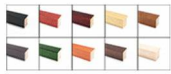

- Fabric Covering over Cork bulletin board (see 6 colors below)
- Hard Plastic Push Pins: Clear or Multi-Color pins (100 per box)

*CUSTOM SIZES AVAILABLE | CALL US

Header Details

- UPPERCASE Helvetica vinyl lettering
- Black lettering on a 5" white header (3" max text height)

IMPORTANT HEADER ORDERING DETAILS

Please type your message in the text box provided below.
We will try to keep your message on one line unless otherwise specified.
If we can't fit your message on one line we will center your copy on two lines. For the customer that needs a specific font, color or text positioning, you may call customer service with your requests.

ORDERING OPTIONS BELOW.
SELECT THE RIGHT OPTION FOR YOU, AND FOLLOW INSTRUCTIONS

STANDARD HEADER (No Charge)

Standard UPPERCASE Black Helvetica Lettering as detailed above.
Make sure to spell out your header in the empty **Text Box** above the Green ADD to CART button. Check your grammar & spelling!

LEAVE HEADER BLANK (No Charge)

For those customers that will be adding their own header, select this option. Make sure to enter **LEAVE BLANK** in the empty **Text Box** above the Green ADD to CART button.

CUSTOM HEADER / LOGO (+ $100.00)

This is for those customers that wish to send us a specific FONT, COLOR, or LOGO. Make sure to enter **CUSTOM LOGO** in the empty **Text Box** above the Green ADD to CART button. We will contact you once the order has been received to instruct you on how to submit the HI-Res EPS File to us.