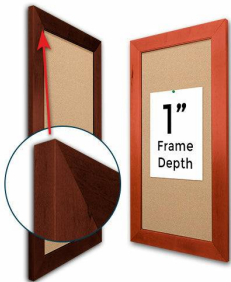

Access Cork Board, 42x48 Open Face BOLD WIDE WOOD Framed Cork Bulletin Board

FOR CURRENT PRICING, VISIT THE ID # LISTED ABOVE
FREE SHIPPING

Product Details

Bold 2 3/4" Wide Wood Profile

- 42x48 Access Cork Board, Open Face
- Wood Framed Message Display Board
- Open Face Corkboard
- Bold Wide-Wood Frame
- Wooden Picture Frame Style with Bold, Flat Face Profile
- 2 3/4" Wide Frame Profile
- Natural Tan Pebble Cork Surface
- 7 Popular Natural Wood Stain Frame Finishes
- Wood Frame Profile: 2 3/4" Wide
- Portrait and Landscape Sizes
- 42" x 48" refer to the Outside Frame Dimension
- Overall Frame Depth: 1"
- Ideal as a message board, notice board, announcement board
- Black PVC Backer is installed onto the backside of the frame to provide additional support to the bulletin board
- Hanging Hardware on the frame back for wall or ceiling mount.
- Optional Fabric Covered Cork Colors
- Optional Pushpins: Clear and Multi-Colored
- Access Bulletin Boards, Open Face Display Frames for INDOOR use

Ordering Options

- Frame Orientation: Portrait or Landscape
- Fabric Covering over Cork bulletin board (see 6 colors below)
- Hard Plastic Push Pins: Clear or Multi-Color pins (100 per box)

***CUSTOM SIZES AVAILABLE | CALL US**

Model	Cork Board (Overall Frame Size)	Viewable Area	Orientation	Ships Via
OFCORKWIDE-4248	42" x 48"	36 1/2" x 42 1/2"	Portrait or Landscape	FedEx