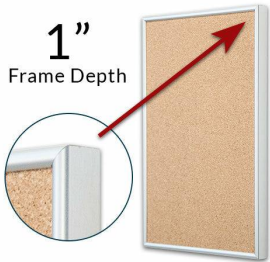

Access Cork Board™, 36" x 48" Open Face Classic Metal Framed Cork Bulletin Board

FOR CURRENT PRICING, VISIT THE ID # LISTED ABOVE
FREE SHIPPING

Product Details

50+ Sizes
Custom Sizes Also Available

- Access Cork Board™
- Large 36 x 48 Cork Board
- Open Face Metal Framed Cork Board
- Wall Mount Cork Bulletin Board
- Natural Tan Cork Board
- #15 frame Profile (3/8" Wide) borders the message display board
- Classic Picture Frame Style with Rounded Profile Top
- Metal Frame Profile: **3/8" Wide**
- Aluminum Frame
- 7 Popular Metal Frame Finishes
- Portrait and Landscape Sizes
- 36"x48" is the Outside Frame Dimension
- Overall Frame Depth: **1"**
- Applications: Announcement Board, Message Board, Notice Board
- Use Push Pins, Map Pins, or Tacks
- Pin Messages, Menus, Flyers, Photos, Other Info + Announcements
- **Optional** Fabric Cork Colors | Clear or Multi-Color Pushpins
- Hanging Hardware on the frame back for easy wall or ceiling mount.
- 36 x 48 Access Cork Board™ Open Face Display **for INDOOR use**
- Contact Us for Custom Corkboard Displays - Metal or Wood Framed

Ordering Options

- Fabric Covering over Cork bulletin board (see 6 colors below)
- Hard Plastic Push Pins: Clear or Multi-Color pins (100 per box)

***CUSTOM SIZES AVAILABLE | CALL US**

Model	Cork Board (Overall Frame Size)	Viewable Area	Orientation	Ships Via
OFCORKM-3648	36" x 48"	35 1/4" x 47 1/4"	Portrait or Landscape	FedEx