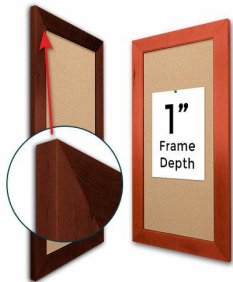

## Access Cork Board, 22x36 Open Face BOLD WIDE WOOD Framed Cork Bulletin Board

FOR CURRENT PRICING, VISIT THE ID # LISTED ABOVE  
FREE SHIPPING

Bold 2 3/4" Wide Wood Profile

### Product Details

- 22x36 Access Cork Board, Open Face
- Wood Framed Message Display Board
- Open Face Corkboard
- Bold Wide-Wood Frame
- Wooden Picture Frame Style with Bold, Flat Face Profile
- 2 3/4" Wide Frame Profile
- Natural Tan Pebble Cork Surface
- 7 Popular Natural Wood Stain Frame Finishes
- Wood Frame Profile: 2 3/4" Wide
- Portrait and Landscape Sizes
- 22" x 36" refer to the Outside Frame Dimension
- Overall Frame Depth: 1"
- Ideal as a message board, notice board, announcement board
- Black PVC Backer is installed onto the backside of the frame to provide additional support to the bulletin board
- Hanging Hardware on the frame back for wall or ceiling mount.
- Optional Fabric Covered Cork Colors
- Optional Pushpins: Clear and Multi-Colored
- Access Bulletin Boards, Open Face Display Frames for INDOOR use

### Ordering Options

- Frame Orientation: Portrait or Landscape
- Fabric Covering over Cork bulletin board (see 6 colors below)
- Hard Plastic Push Pins: Clear or Multi-Color pins (100 per box)

**\*CUSTOM SIZES AVAILABLE | CALL US**

Model	Cork Board (Overall Frame Size)	Viewable Area	Orientation	Ships Via
OFCORKWIDE-2236	22" x 36"	16 1/2" x 30 1/2"	Portrait or Landscape	FedEx