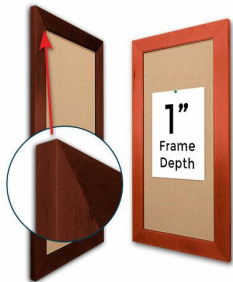

Access Cork Board, 22x36 Open Face BOLD WIDE WOOD Framed Cork Bulletin Board

FOR CURRENT PRICING, VISIT THE ID # LISTED ABOVE
FREE SHIPPING

Bold 2 3/4" Wide Wood Profile

Product Details

- 22x36 Access Cork Board, Open Face
- Wood Framed Message Display Board
- Open Face Corkboard
- Bold Wide-Wood Frame
- Wooden Picture Frame Style with Bold, Flat Face Profile
- 2 3/4" Wide Frame Profile
- Natural Tan Pebble Cork Surface
- 7 Popular Natural Wood Stain Frame Finishes
- Wood Frame Profile: 2 3/4" Wide
- Portrait and Landscape Sizes
- 22" x 36" refer to the Outside Frame Dimension
- Overall Frame Depth: 1"
- Ideal as a message board, notice board, announcement board
- Black PVC Backer is installed onto the backside of the frame to provide additional support to the bulletin board
- Hanging Hardware on the frame back for wall or ceiling mount.
- Optional Fabric Covered Cork Colors
- Optional Pushpins: Clear and Multi-Colored
- Access Bulletin Boards, Open Face Display Frames for INDOOR use

Ordering Options

- Frame Orientation: Portrait or Landscape
- Fabric Covering over Cork bulletin board (see 6 colors below)
- Hard Plastic Push Pins: Clear or Multi-Color pins (100 per box)

***CUSTOM SIZES AVAILABLE | CALL US**

Model	Cork Board (Overall Frame Size)	Viewable Area	Orientation	Ships Via
OFCORKWIDE-2236	22" x 36"	16 1/2" x 30 1/2"	Portrait or Landscape	FedEx