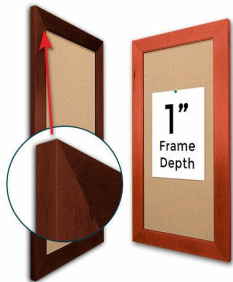

Access Cork Board, 20x30 Open Face BOLD WIDE WOOD Framed Cork Bulletin Board

FOR CURRENT PRICING, VISIT THE ID # LISTED ABOVE
FREE SHIPPING

Bold 2 3/4" Wide Wood Profile

Product Details

- 20x30 Access Cork Board, Open Face
- Wood Framed Message Display Board
- Open Face Corkboard
- Bold Wide-Wood Frame
- Wooden Picture Frame Style with Bold, Flat Face Profile
- 2 3/4" Wide Frame Profile
- Natural Tan Pebble Cork Surface
- 7 Popular Natural Wood Stain Frame Finishes
- Wood Frame Profile: 2 3/4" Wide
- Portrait and Landscape Sizes
- 20" x 30" refer to the Outside Frame Dimension
- Overall Frame Depth: 1"
- Ideal as a message board, notice board, announcement board
- Black PVC Backer is installed onto the backside of the frame to provide additional support to the bulletin board
- Hanging Hardware on the frame back for wall or ceiling mount.
- Optional Fabric Covered Cork Colors
- Optional Pushpins: Clear and Multi-Colored
- Access Bulletin Boards, Open Face Display Frames for INDOOR use

Ordering Options

- Frame Orientation: Portrait or Landscape
- Fabric Covering over Cork bulletin board (see 6 colors below)
- Hard Plastic Push Pins: Clear or Multi-Color pins (100 per box)

***CUSTOM SIZES AVAILABLE | CALL US**

Model	Cork Board (Overall Frame Size)	Viewable Area	Orientation	Ships Via
OFCORKWIDE-2030	20" x 30"	14 1/2" x 24 1/2"	Portrait or Landscape	FedEx