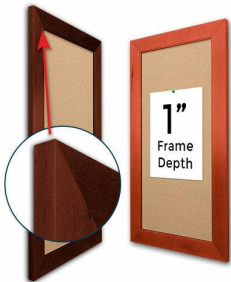

Access Cork Board, 36x72 Open Face BOLD WIDE WOOD Framed Cork Bulletin Board

FOR CURRENT PRICING, VISIT THE ID # LISTED ABOVE
FREE SHIPPING

Product Details

Bold 2 3/4" Wide Wood Profile

- 36x72 Access Cork Board, Open Face
- Wood Framed Message Display Board
- Open Face Corkboard
- Bold Wide-Wood Frame
- Wooden Picture Frame Style with Bold, Flat Face Profile
- 2 3/4" Wide Frame Profile
- Natural Tan Pebble Cork Surface
- 7 Popular Natural Wood Stain Frame Finishes
- Wood Frame Profile: 2 3/4" Wide
- Portrait and Landscape Sizes
- 36" x 72" refer to the Outside Frame Dimension
- Overall Frame Depth: 1"
- Ideal as a message board, notice board, announcement board
- Black PVC Backer is installed onto the backside of the frame to provide additional support to the bulletin board
- Hanging Hardware on the frame back for wall or ceiling mount.
- Optional Fabric Covered Cork Colors
- Optional Pushpins: Clear and Multi-Colored
- Access Bulletin Boards, Open Face Display Frames for INDOOR use

Ordering Options

- Frame Orientation: Portrait or Landscape
- Fabric Covering over Cork bulletin board (see 6 colors below)
- Hard Plastic Push Pins: Clear or Multi-Color pins (100 per box)

***CUSTOM SIZES AVAILABLE | CALL US**

Model	Cork Board (Overall Frame Size)	Viewable Area	Orientation	Ships Via
OFCORKWIDE-3672	36" x 72"	30 1/2" x 66 1/2"	Portrait or Landscape	FedEx