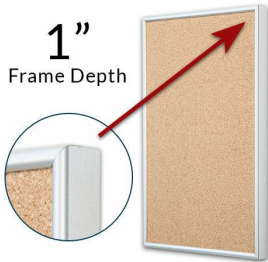

Access Cork Board, 12" x 12" Open Face Classic Metal Framed Cork Bulletin Board

FOR CURRENT PRICING, VISIT THE ID # LISTED ABOVE
FREE SHIPPING

Product Details

- Access Cork Board, 12" x 12" Open Face Classic Metal Framed Cork Bulletin Board
- 12" x 12" Cork Board
- Open Face Metal Framed Cork Board
- Wall Mount Cork Bulletin Board
- Natural Tan Cork Board
- #15 frame Profile (3/8" Wide) borders the message display board
- Classic Picture Frame Style with Rounded Profile Top
- Metal Frame Profile: 3/8" Wide
- Aluminum Frame
- 7 Popular Metal Frame Finishes
- Square Sizes
- 12"x12" is the Outside Frame Dimension
- Overall Frame Depth: 1"
- Applications: Announcement Board, Message Board, Notice Board
- Use Push Pins, Map Pins or Tacks
- Pin Messages, Menus, Flyers, Photos, Other Info + Announcements
- Optional Fabric Cork Colors | Clear or Multi-Color Pushpins
- Hanging Hardware on the frame back for easy wall or ceiling mount.
- 12 x 12 Access Cork Board, 12" x 12" Open Face Display **for INDOOR use**
- Call for Custom Corkboard Displays - Metal or Wood Framed

Ordering Options

- Fabric Covering over Cork bulletin board (see 6 colors below)
- Hard Plastic Push Pins: Clear or Multi-Color pins (100 per box)

***CUSTOM SIZES AVAILABLE | CALL US**

Model	Cork Board (Overall Frame Size)	Viewable Area	Orientation	Ships Via
OFCORKM-1212	12" x 12"	11 1/4" x 11 1/4"	Square	FedEx