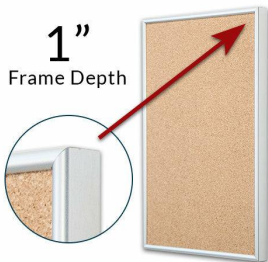

## Access Cork Board, 12" x 12" Open Face Classic Metal Framed Cork Bulletin Board

FOR CURRENT PRICING, VISIT THE ID # LISTED ABOVE  
FREE SHIPPING

### Product Details

- Access Cork Board, 12" x 12" Open Face Classic Metal Framed Cork Bulletin Board
- Open Face Metal Framed Cork Board
- Wall Mount Cork Bulletin Board
- Natural Tan Cork Board
- #15 frame Profile (3/8" Wide) borders the message display board
- Classic Picture Frame Style with Rounded Profile Top
- Metal Frame Profile: 3/8" Wide
- Aluminum Frame
- 7 Popular Metal Frame Finishes
- Square Sizes
- 12"x12" is the Outside Frame Dimension
- Overall Frame Depth: 1"
- Applications: Announcement Board, Message Board, Notice Board
- Use Push Pins, Map Pins or Tacks
- Pin Messages, Menus, Flyers, Photos, Other Info + Announcements
- Optional Fabric Cork Colors | Clear or Multi-Color Pushpins
- Hanging Hardware on the frame back for easy wall or ceiling mount.
- 12 x 12 Access Cork Board, 12" x 12" Open Face Display **for INDOOR use**
- Call for Custom Corkboard Displays - Metal or Wood Framed

### Ordering Options

- Fabric Covering over Cork bulletin board (see 6 colors below)
- Hard Plastic Push Pins: Clear or Multi-Color pins (100 per box)

**\*CUSTOM SIZES AVAILABLE | CALL US**

Model	Cork Board (Overall Frame Size)	Viewable Area	Orientation	Ships Via
OFCORKM-1212	12" x 12"	11 1/4" x 11 1/4"	Square	FedEx