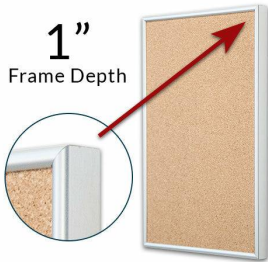

**Access Cork Board, Large 30 x 48 with Open Face Classic Metal Framed Cork Bulletin Board**

FOR CURRENT PRICING, VISIT THE ID # LISTED ABOVE  
FREE SHIPPING

**Product Details**

- Access Cork Board™
- Large 30 x 48 Cork Board
- Open Face Classic Metal Frame Profile
- Wall Mount Cork Bulletin Board
- Natural Tan Cork Board
- #15 frame Profile (3/8" Wide) borders the message display board
- Classic Picture Frame Style with Rounded Profile Top
- Metal Frame Profile: **3/8" Wide**
- Aluminum Frame
- 7 Popular Metal Frame Finishes
- Portrait and Landscape Sizes
- 30"x48" is the Outside Frame Dimension
- Overall Frame Depth: **1"**
- Applications: Announcement Board, Message Board, Notice Board
- Use Push Pins, Map Pins or Tacks
- Pin Messages, Menus, Flyers, Photos, Other Info + Announcements
- Optional Fabric Cork Colors | Clear or Multi-Color Pushpins
- Hanging Hardware on the frame back for easy wall or ceiling mount.
- 30 x 48 Access Cork Board™ Open Face Display for INDOOR use
- Call for Custom Corkboard Displays; Metal or Wood Framed

**Ordering Options**

- Fabric Covering over Cork bulletin board (see 6 colors below)
- Hard Plastic Push Pins: Clear or Multi-Color pins (100 per box)

**\*CUSTOM SIZES AVAILABLE | CALL US**

**50+ Sizes**  
Custom Sizes Also Available

Model	Cork Board (Overall Frame Size)	Viewable Area	Orientation	Ships Via
OFCORKM-3048	30" x 48"	29 1/4" x 47 1/4"	Portrait or Landscape	FedEx