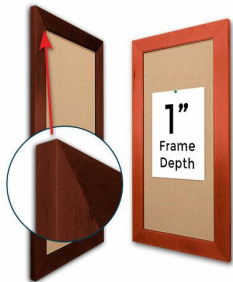

Access Cork Board, 16x24 Open Face BOLD WIDE WOOD Framed Cork Bulletin Board

FOR CURRENT PRICING, VISIT THE ID # LISTED ABOVE
FREE SHIPPING

Bold 2 3/4" Wide Wood Profile

Product Details

- 16x24 Access Cork Board, Open Face
- Wood Framed Message Display Board
- Open Face Corkboard
- Bold Wide-Wood Frame
- Wooden Picture Frame Style with Bold, Flat Face Profile
- 2 3/4" Wide Frame Profile
- Natural Tan Pebble Cork Surface
- 7 Popular Natural Wood Stain Frame Finishes
- Wood Frame Profile: 2 3/4" Wide
- Portrait and Landscape Sizes
- 16" x 24" refer to the Outside Frame Dimension
- Overall Frame Depth: 1"
- Ideal as a message board, notice board, announcement board
- Black PVC Backer is installed onto the backside of the frame to provide additional support to the bulletin board
- Hanging Hardware on the frame back for wall or ceiling mount.
- Optional Fabric Covered Cork Colors
- Optional Pushpins: Clear and Multi-Colored
- Access Bulletin Boards, Open Face Display Frames for INDOOR use

Ordering Options

- Frame Orientation: Portrait or Landscape
- Fabric Covering over Cork bulletin board (see 6 colors below)
- Hard Plastic Push Pins: Clear or Multi-Color pins (100 per box)

***CUSTOM SIZES AVAILABLE | CALL US**

Model	Cork Board (Overall Frame Size)	Viewable Area	Orientation	Ships Via
OFCORKWIDE-1624	16" x 24"	10 1/2" x 18 1/2"	Portrait or Landscape	FedEx