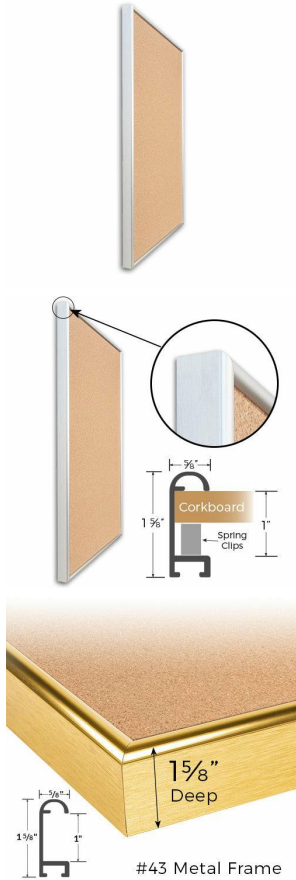

Product Sheet

Item ID # OFCORKM43-1414-D

Access Cork Board, 14" x 14" DEEP STYLE Open Face Designer 43 Metal Framed Bulletin Board

FOR CURRENT PRICING, VISIT THE ID # LISTED ABOVE
FREE SHIPPING

Product Details

- Access Cork Board, DEEP Style
- Designer #43 Open Face Cork Board
- Metal Frame: Aluminum
- 14" x 14" Deep Style Cork Board Frame
- Overall Frame Depth: 1 5/8"
- Wall Mount Cork Bulletin Board
- Natural Tan Cork Board
- #43 frame Profile (5/8" Wide) borders the message display board
- Classic Deep Picture Frame Style with Rounded Profile Top
- 5 Popular Metal Frame Finishes: Black, Silver, Gold, Dark Bronze and White
- 14"x14" is the Outside Frame Dimension
- Deep Frame Metal Profile: 5/8" Wide
- Use Push Pins, Map Pins or Tacks
- Pin Messages, Menus, Flyers, Photos, Other Info + Announcements
- Optional Fabric Cork Colors | Clear or Multi-Color Pushpins
- Hanging Hardware on the frame back for easy wall mount.
- Open Face 14 x 14 Deep Style Access Cork Board, for INDOOR use
- Call for Custom Corkboard Displays - Metal or Wood Framed

Ordering Options

- Fabric Covering over Cork bulletin board (see 6 colors below)
- Hard Plastic Push Pins: Clear or Multi-Color pins (100 per box)

***CUSTOM SIZES AVAILABLE | CALL US**

Model	Cork Board (Overall Frame Size)	Viewable (Cork) Area	Orientation	Ships Via
OFCORKM43-1414-D	14" x 14"	12 3/4" x 12 3/4"	Square	FedEx