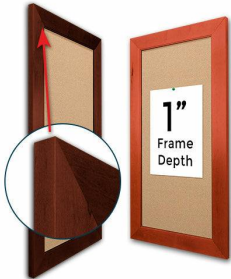

Access Cork Board, 36x84 Open Face BOLD WIDE WOOD Framed Cork Bulletin Board

FOR CURRENT PRICING, VISIT THE ID # LISTED ABOVE

Product Details

Bold 2 3/4" Wide Wood Profile

- 36x84 Access Cork Board, Open Face
- Wood Framed Message Display Board
- Open Face Corkboard
- Bold Wide-Wood Frame
- Wooden Picture Frame Style with Bold, Flat Face Profile
- 2 3/4" Wide Frame Profile
- Natural Tan Pebble Cork Surface
- 7 Popular Natural Wood Stain Frame Finishes
- Wood Frame Profile: 2 3/4" Wide
- Portrait and Landscape Sizes
- 36" x 84" refer to the Outside Frame Dimension
- Overall Frame Depth: 1"
- Ideal as a message board, notice board, announcement board
- Black PVC Backer is installed onto the backside of the frame to provide additional support to the bulletin board
- Hanging Hardware on the frame back for wall or ceiling mount.
- Optional Fabric Covered Cork Colors
- Optional Pushpins: Clear and Multi-Colored
- Access Bulletin Boards, Open Face Display Frames for INDOOR use

Ordering Options

- Frame Orientation: Portrait or Landscape
- Fabric Covering over Cork bulletin board (see 6 colors below)
- Hard Plastic Push Pins: Clear or Multi-Color pins (100 per box)

***CUSTOM SIZES AVAILABLE | CALL US**

Model	Cork Board (Overall Frame Size)	Viewable Area	Orientation	Ships Via
OFCORKWIDE-3684	36" x 84"	30 1/2" x 78 1/2"	Portrait or Landscape	Freight