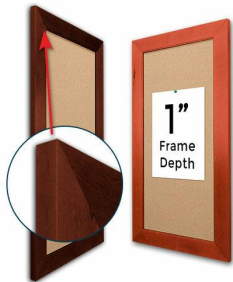

Access Cork Board, 24x30 Open Face BOLD WIDE WOOD Framed Cork Bulletin Board

FOR CURRENT PRICING, VISIT THE ID # LISTED ABOVE
FREE SHIPPING

Product Details

- 24x30 Access Cork Board, Open Face
- Wood Framed Message Display Board
- Open Face Corkboard
- Bold Wide-Wood Frame
- Wooden Picture Frame Style with Bold, Flat Face Profile
- 2 3/4" Wide Frame Profile
- Natural Tan Pebble Cork Surface
- 7 Popular Natural Wood Stain Frame Finishes
- Wood Frame Profile: 2 3/4" Wide
- Portrait and Landscape Sizes
- 24" x 30" refer to the Outside Frame Dimension
- Overall Frame Depth: 1"
- Ideal as a message board, notice board, announcement board
- Black PVC Backer is installed onto the backside of the frame to provide additional support to the bulletin board
- Hanging Hardware on the frame back for wall or ceiling mount.
- Optional Fabric Covered Cork Colors
- Optional Pushpins: Clear and Multi-Colored
- Access Bulletin Boards, Open Face Display Frames for INDOOR use

Ordering Options

- Frame Orientation: Portrait or Landscape
- Fabric Covering over Cork bulletin board (see 6 colors below)
- Hard Plastic Push Pins: Clear or Multi-Color pins (100 per box)

***CUSTOM SIZES AVAILABLE | CALL US**

Model	Cork Board (Overall Frame Size)	Viewable Area	Orientation	Ships Via
OFCORKWIDE-2430	24" x 30"	18 1/2" x 24 1/2"	Portrait or Landscape	FedEx