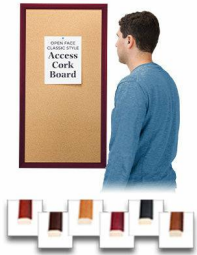

22 x 28 Access Cork Board, Open Face Wood 353 Framed Bulletin Board

FOR CURRENT PRICING, VISIT THE ID # LISTED ABOVE
FREE SHIPPING

Product Details

- Access Cork Boards, Open Face
- 22" x 28" Wooden Message Display Board
- Classic #353 Wood Frame
- Wooden Picture Frame Style with 3-Step Profile
- Natural Tan Pebble Cork Surface
- Wood Frame Profile: 1 3/8" Wide
- Overall Wood Frame Depth: 1 1/8"
- Natural Wood Stained Frame
- 6 Popular Wood Stain Frame Finishes
- Portrait and Landscape Sizes
- 22" x 28" is the Outside Frame Dimension
- Ideal as a message board, notice board, announcement board
- Hanging Hardware on the frame back for wall or ceiling mount.
- Optional Fabric Covered Cork Colors
- Optional Pushpins: Clear and Multi-Colored
- 22"x28" Access Cork Boards Open Face Display Frame **for INDOOR use**

Available in Both Orientations

Ordering Options

- Fabric Covering over Cork bulletin board (see 6 colors below)
- Hard Plastic Push Pins: Clear or Multi-Color pins (100 per box)

***CUSTOM SIZES AVAILABLE | CALL US**