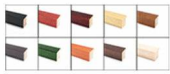

- Fabric Covering over Cork bulletin board (see 6 colors below)
- Hard Plastic Push Pins: Clear or Multi-Color pins (100 per box)

*CUSTOM SIZES AVAILABLE | CALL US

Header Details

- UPPERCASE Helvetica vinyl lettering
- Black lettering on a 5" white header (3" max text height)

IMPORTANT HEADER ORDERING DETAILS

Please type your message in the text box provided below. We will try to keep your message on one line unless otherwise specified. If we can't fit your message on one line we will center your copy on two lines. For the customer that needs a specific font, color or text positioning, you may call customer service with your requests.

ORDERING OPTIONS BELOW.
SELECT THE RIGHT OPTION FOR YOU, AND FOLLOW INSTRUCTIONS

STANDARD HEADER (No Charge)

Standard UPPERCASE Black Helvetica Lettering as detailed above. Make sure to spell out your header in the empty **Text Box** above the Green ADD to CART button. Check your grammar & spelling!

LEAVE HEADER BLANK (No Charge)

For those customers that will be adding their own header, select this option. Make sure to enter **LEAVE BLANK** in the empty **Text Box** above the Green ADD to CART button.

CUSTOM HEADER / LOGO (Upcharge)

This is for those customers that wish to send us a specific FONT, COLOR, or LOGO. Make sure to enter **CUSTOM LOGO** in the empty **Text Box** above the Green ADD to CART button. We will contact you once the order has been received to instruct you on how to submit the Hi-Res EPS File to us.