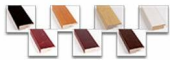

Access Cork Board, 24x42 Open Face BOLD WIDE WOOD Framed Cork Bulletin Board

FOR CURRENT PRICING, VISIT THE ID # LISTED ABOVE
FREE SHIPPING

Product Details

- 24x42 Access Cork Board, Open Face
- Wood Framed Message Display Board
- Open Face Corkboard
- Bold Wide-Wood Frame
- Wooden Picture Frame Style with Bold, Flat Face Profile
- 2 3/4" Wide Frame Profile
- Natural Tan Pebble Cork Surface
- 7 Popular Natural Wood Stain Frame Finishes
- Wood Frame Profile: 2 3/4" Wide
- Portrait and Landscape Sizes
- 24" x 42" refer to the Outside Frame Dimension
- Overall Frame Depth: 1"
- Ideal as a message board, notice board, announcement board
- Black PVC Backer is installed onto the backside of the frame to provide additional support to the bulletin board
- Hanging Hardware on the frame back for wall or ceiling mount.
- Optional Fabric Covered Cork Colors
- Optional Pushpins: Clear and Multi-Colored
- Access Bulletin Boards, Open Face Display Frames for INDOOR use

Ordering Options

- Frame Orientation: Portrait or Landscape
- Fabric Covering over Cork bulletin board (see 6 colors below)
- Hard Plastic Push Pins: Clear or Multi-Color pins (100 per box)

***CUSTOM SIZES AVAILABLE | CALL US**