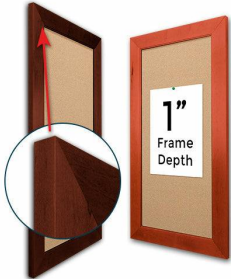

Access Cork Board, 24x42 Open Face BOLD WIDE WOOD Framed Cork Bulletin Board

FOR CURRENT PRICING, VISIT THE ID # LISTED ABOVE
FREE SHIPPING

Product Details

- 24x42 Access Cork Board, Open Face
- Wood Framed Message Display Board
- Open Face Corkboard
- Bold Wide-Wood Frame
- Wooden Picture Frame Style with Bold, Flat Face Profile
- 2 3/4" Wide Frame Profile
- Natural Tan Pebble Cork Surface
- 7 Popular Natural Wood Stain Frame Finishes
- Wood Frame Profile: 2 3/4" Wide
- Portrait and Landscape Sizes
- 24" x 42" refer to the Outside Frame Dimension
- Overall Frame Depth: 1"
- Ideal as a message board, notice board, announcement board
- Black PVC Backer is installed onto the backside of the frame to provide additional support to the bulletin board
- Hanging Hardware on the frame back for wall or ceiling mount.
- Optional Fabric Covered Cork Colors
- Optional Pushpins: Clear and Multi-Colored
- Access Bulletin Boards, Open Face Display Frames for INDOOR use

Ordering Options

- Frame Orientation: Portrait or Landscape
- Fabric Covering over Cork bulletin board (see 6 colors below)
- Hard Plastic Push Pins: Clear or Multi-Color pins (100 per box)

***CUSTOM SIZES AVAILABLE | CALL US**

Model	Cork Board (Overall Frame Size)	Viewable Area	Orientation	Ships Via
OFCORKWIDE-2442	24" x 42"	18 1/2" x 36 1/2"	Portrait or Landscape	FedEx