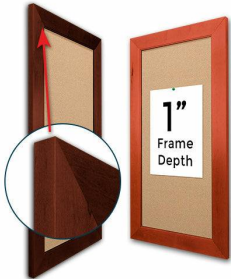

## Access Cork Board, 36x96 Open Face BOLD WIDE WOOD Framed Cork Bulletin Board

FOR CURRENT PRICING, VISIT THE ID # LISTED ABOVE

### Product Details

Bold 2 3/4" Wide Wood Profile

- 36x96 Access Cork Board, Open Face
- Wood Framed Message Display Board
- Open Face Corkboard
- Bold Wide-Wood Frame
- Wooden Picture Frame Style with Bold, Flat Face Profile
- 2 3/4" Wide Frame Profile
- Natural Tan Pebble Cork Surface
- 7 Popular Natural Wood Stain Frame Finishes
- Wood Frame Profile: 2 3/4" Wide
- Portrait and Landscape Sizes
- 36" x 96" refer to the Outside Frame Dimension
- Overall Frame Depth: 1"
- Ideal as a message board, notice board, announcement board
- Black PVC Backer is installed onto the backside of the frame to provide additional support to the bulletin board
- Hanging Hardware on the frame back for wall or ceiling mount.
- Optional Fabric Covered Cork Colors
- Optional Pushpins: Clear and Multi-Colored
- Access Bulletin Boards, Open Face Display Frames for INDOOR use

### Ordering Options

- Frame Orientation: Portrait or Landscape
- Fabric Covering over Cork bulletin board (see 6 colors below)
- Hard Plastic Push Pins: Clear or Multi-Color pins (100 per box)

**\*CUSTOM SIZES AVAILABLE | CALL US**

Model	Cork Board (Overall Frame Size)	Viewable Area	Orientation	Ships Via
OFCORKWIDE-3696	36" x 96"	30 1/2" x 90 1/2"	Portrait or Landscape	Freight