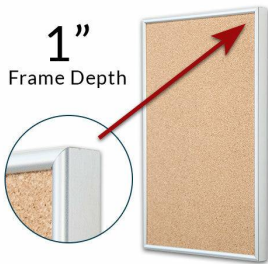

Access Cork Board, 10" x 10" Open Face Classic Metal Framed Cork Bulletin Board

FOR CURRENT PRICING, VISIT THE ID # LISTED ABOVE
FREE SHIPPING

50+ Sizes
Custom Sizes Also Available

Product Details

- Access Cork Board, 10" x 10" Open Face Classic Metal Framed Cork Bulletin Board
- Open Face Metal Framed Cork Board
- Wall Mount Cork Bulletin Board
- Natural Tan Cork Board
- #15 frame Profile (3/8" Wide) borders the message display board
- Classic Picture Frame Style with Rounded Profile Top
- Metal Frame Profile: 3/8" Wide
- Aluminum Frame
- 7 Popular Metal Frame Finishes
- Square Sizes
- 10"x10" is the Outside Frame Dimension
- Overall Frame Depth: 1"
- Applications: Announcement Board, Message Board, Notice Board
- Use Push Pins, Map Pins or Tacks
- Pin Messages, Menus, Flyers, Photos, Other Info + Announcements
- Optional Fabric Cork Colors | Clear or Multi-Color Pushpins
- Hanging Hardware on the frame back for easy wall or ceiling mount.
- 10 x 10 Access Cork Board, 10" x 10" Open Face Display **for INDOOR use**
- Call for Custom Corkboard Displays - Metal or Wood Framed

Ordering Options

- Fabric Covering over Cork bulletin board (see 6 colors below)
- Hard Plastic Push Pins: Clear or Multi-Color pins (100 per box)

***CUSTOM SIZES AVAILABLE | CALL US**

Model	Cork Board (Overall Frame Size)	Viewable Area	Orientation	Ships Via
OFCORKM-1010	10" x 10"	9 1/4" x 9 1/4"	Square	FedEx