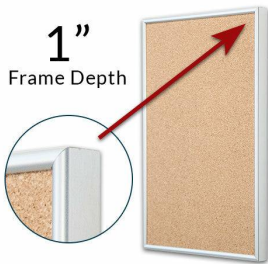

Access Cork Board, 24" x 30" Open Face Classic Metal Framed Cork Bulletin Board

FOR CURRENT PRICING, VISIT THE ID # LISTED ABOVE
FREE SHIPPING

50+ Sizes
Custom Sizes Also Available

Product Details

- Access Cork Board, 24" x 30" Open Face Classic Metal Framed Cork Bulletin Board
- Open Face Metal Framed Cork Board
- Wall Mount Cork Bulletin Board
- Natural Tan Cork Board
- #15 frame Profile (3/8" Wide) borders the message display board
- Classic Picture Frame Style with Rounded Profile Top
- Metal Frame Profile: 3/8" Wide
- Aluminum Frame
- 7 Popular Metal Frame Finishes
- Portrait and Landscape Sizes
- 24"x30" is the Outside Frame Dimension
- Overall Frame Depth: 1"
- Applications: Announcement Board, Message Board, Notice Board
- Use Push Pins, Map Pins or Tacks
- Pin Messages, Menus, Flyers, Photos, Other Info + Announcements
- Optional Fabric Cork Colors | Clear or Multi-Color Pushpins
- Hanging Hardware on the frame back for easy wall or ceiling mount.
- 24 x 30 Access Cork Board, 24" x 30" Open Face Display **for INDOOR use**
- Call for Custom Corkboard Displays - Metal or Wood Framed

Ordering Options

- Fabric Covering over Cork bulletin board (see 6 colors below)
- Hard Plastic Push Pins: Clear or Multi-Color pins (100 per box)

***CUSTOM SIZES AVAILABLE | CALL US**

Model	Cork Board (Overall Frame Size)	Viewable Area	Orientation	Ships Via
OFCORKM-2430	24" x 30"	23 1/4" x 29 1/4"	Portrait or Landscape	FedEx