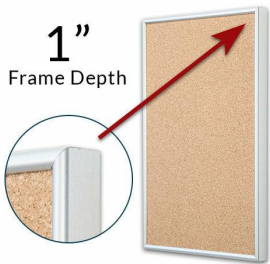

Access Cork Board, 24" x 30" Open Face Classic Metal Framed Cork Bulletin Board

FOR CURRENT PRICING, VISIT THE ID # LISTED ABOVE
FREE SHIPPING

50+ Sizes
Custom Sizes Also Available

Product Details

- Access Cork Board, 24" x 30" Open Face Classic Metal Framed Cork Bulletin Board
- Open Face Metal Framed Cork Board
- Wall Mount Cork Bulletin Board
- Natural Tan Cork Board
- #15 frame Profile (3/8" Wide) borders the message display board
- Classic Picture Frame Style with Rounded Profile Top
- Metal Frame Profile: 3/8" Wide
- Aluminum Frame
- 7 Popular Metal Frame Finishes
- Portrait and Landscape Sizes
- 24"x30" is the Outside Frame Dimension
- Overall Frame Depth: 1"
- Applications: Announcement Board, Message Board, Notice Board
- Use Push Pins, Map Pins or Tacks
- Pin Messages, Menus, Flyers, Photos, Other Info + Announcements
- Optional Fabric Cork Colors | Clear or Multi-Color Pushpins
- Hanging Hardware on the frame back for easy wall or ceiling mount.
- 24 x 30 Access Cork Board, 24" x 30" Open Face Display **for INDOOR use**
- Call for Custom Corkboard Displays - Metal or Wood Framed

Ordering Options

- Fabric Covering over Cork bulletin board (see 6 colors below)
- Hard Plastic Push Pins: Clear or Multi-Color pins (100 per box)

***CUSTOM SIZES AVAILABLE | CALL US**

Model	Cork Board (Overall Frame Size)	Viewable Area	Orientation	Ships Via
OFCORKM-2430	24" x 30"	23 1/4" x 29 1/4"	Portrait or Landscape	FedEx