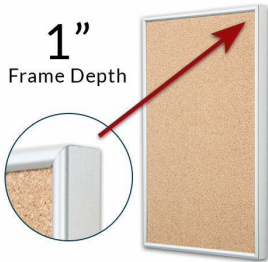

Access Cork Board™, 14" x 20" Open Face Classic Metal Framed Cork Bulletin Board

FOR CURRENT PRICING, VISIT THE ID # LISTED ABOVE
FREE SHIPPING

50+ Sizes
Custom Sizes Also Available

Product Details

- Access Cork Board™, 14" x 20" Cork Board
- Open Face Metal Framed Cork Board
- Wall Mount Cork Bulletin Board
- Natural Tan Cork Board
- #15 frame Profile (3/8" Wide) borders the message display board
- Classic Picture Frame Style with Rounded Profile Top
- Metal Frame Profile: 3/8" Wide
- Aluminum Frame
- 7 Popular Metal Frame Finishes
- Portrait and Landscape Sizes
- 14"x20" is the Outside Frame Dimension
- Overall Frame Depth: 1"
- Applications: Announcement Board, Message Board, Notice Board
- Use Push Pins, Map Pins or Tacks
- Pin Messages, Menus, Flyers, Photos, Other Info + Announcements
- Optional Fabric Cork Colors | Clear or Multi-Color Pushpins
- Hanging Hardware on the frame back for easy wall or ceiling mount.
- 14 x 20 Access Cork Board™, Open Face Display **for INDOOR use**
- Call for Custom Corkboard Displays - Metal or Wood Framed

Ordering Options

- Fabric Covering over Cork bulletin board (see 6 colors below)
- Hard Plastic Push Pins: Clear or Multi-Color pins (100 per box)

***CUSTOM SIZES AVAILABLE | CALL US**

Model	Cork Board (Overall Frame Size)	Viewable Area	Orientation	Ships Via
OFCORKM-1420	14" x 20"	13 1/4" x 19 1/4"	Portrait or Landscape	FedEx