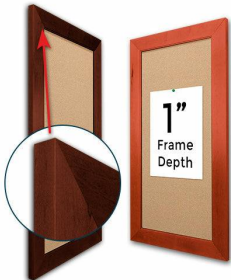

Access Cork Board, 48x60 Open Face BOLD WIDE WOOD Framed Cork Bulletin Board

FOR CURRENT PRICING, VISIT THE ID # LISTED ABOVE

Product Details

Bold 2 3/4" Wide Wood Profile

- **48x60 Access Cork Board, 48x60 Open Face BOLD WIDE WOOD Framed Cork Bulletin Board**
- **Wood Framed Message Display Board**
- Open Face Corkboard
- **Bold Wide-Wood Frame**
- Wooden Picture Frame Style with Bold, Flat Face Profile
- **2 3/4" Wide Frame Profile**
- Natural Tan Pebble Cork Surface
- 7 Popular Natural Wood Stain Frame Finishes
- Wood Frame Profile: **2 3/4" Wide**
- Portrait and Landscape Sizes
- 48" x 60" refer to the **Outside Frame Dimension**
- Overall Frame Depth: **1"**
- Ideal as a message board, notice board, announcement board
- Black PVC Backer is installed onto the backside of the frame to provide additional support to the bulletin board
- Hanging Hardware on the frame back for wall or ceiling mount.
- Optional Fabric Covered Cork Colors
- Optional Pushpins: Clear and Multi-Colored
- Access Bulletin Boards, Open Face Display Frames **for INDOOR use**

Ordering Options

- Frame Orientation: Portrait or Landscape
- Fabric Covering over Cork bulletin board (see 6 colors below)
- Hard Plastic Push Pins: Clear or Multi-Color pins (100 per box)

***CUSTOM SIZES AVAILABLE | CALL US**

Model	Cork Board (Overall Frame Size)	Viewable Area	Orientation	Ships Via
OFCORKWIDE-4860	48" x 60"	42 1/2" x 54 1/2"	Portrait or Landscape	Freight