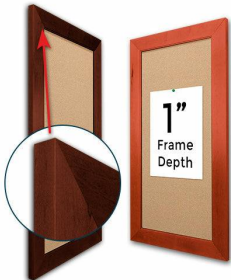

## Access Cork Board, 48x60 Open Face BOLD WIDE WOOD Framed Cork Bulletin Board

FOR CURRENT PRICING, VISIT THE ID # LISTED ABOVE

### Product Details

**Bold 2 3/4" Wide Wood Profile**

- **48x60 Access Cork Board, 48x60 Open Face BOLD WIDE WOOD Framed Cork Bulletin Board**
- **Wood Framed Message Display Board**
- Open Face Corkboard
- **Bold Wide-Wood Frame**
- Wooden Picture Frame Style with Bold, Flat Face Profile
- **2 3/4" Wide Frame Profile**
- Natural Tan Pebble Cork Surface
- 7 Popular Natural Wood Stain Frame Finishes
- Wood Frame Profile: **2 3/4" Wide**
- Portrait and Landscape Sizes
- 48" x 60" refer to the **Outside Frame Dimension**
- Overall Frame Depth: **1"**
- Ideal as a message board, notice board, announcement board
- Black PVC Backer is installed onto the backside of the frame to provide additional support to the bulletin board
- Hanging Hardware on the frame back for wall or ceiling mount.
- Optional Fabric Covered Cork Colors
- Optional Pushpins: Clear and Multi-Colored
- Access Bulletin Boards, Open Face Display Frames **for INDOOR use**

### Ordering Options

- Frame Orientation: Portrait or Landscape
- Fabric Covering over Cork bulletin board (see 6 colors below)
- Hard Plastic Push Pins: Clear or Multi-Color pins (100 per box)

**\*CUSTOM SIZES AVAILABLE | CALL US**

Model	Cork Board (Overall Frame Size)	Viewable Area	Orientation	Ships Via
OFCORKWIDE-4860	48" x 60"	42 1/2" x 54 1/2"	Portrait or Landscape	Freight