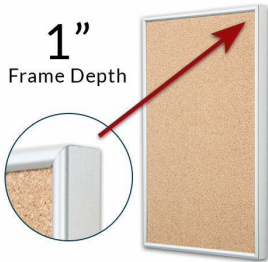

## Access Cork Board, 13" x 19" Open Face Classic Metal Framed Cork Bulletin Board

FOR CURRENT PRICING, VISIT THE ID # LISTED ABOVE  
FREE SHIPPING

### Product Details

- Access Cork Board, 13" x 19" Open Face Classic Metal Framed Cork Bulletin Board
- Open Face Metal Framed Cork Board
- Wall Mount Cork Bulletin Board
- Natural Tan Cork Board
- #15 frame Profile (3/8" Wide) borders the message display board
- Classic Picture Frame Style with Rounded Profile Top
- Metal Frame Profile: 3/8" Wide
- Aluminum Frame
- 7 Popular Metal Frame Finishes
- Portrait and Landscape Sizes
- 13"x19" is the Outside Frame Dimension
- Overall Frame Depth: 1"
- Applications: Announcement Board, Message Board, Notice Board
- Use Push Pins, Map Pins or Tacks
- Pin Messages, Menus, Flyers, Photos, Other Info + Announcements
- Optional Fabric Cork Colors | Clear or Multi-Color Pushpins
- Hanging Hardware on the frame back for easy wall or ceiling mount.
- 13 x 19 Access Cork Board, 13" x 19" Open Face Display **for INDOOR use**
- Call for Custom Corkboard Displays - Metal or Wood Framed

### Ordering Options

- Fabric Covering over Cork bulletin board (see 6 colors below)
- Hard Plastic Push Pins: Clear or Multi-Color pins (100 per box)

**\*CUSTOM SIZES AVAILABLE | CALL US**

Model	Cork Board (Overall Frame Size)	Viewable Area	Orientation	Ships Via
OFCORKM-1319	13" x 19"	12 1/4" x 18 1/4"	Portrait or Landscape	FedEx