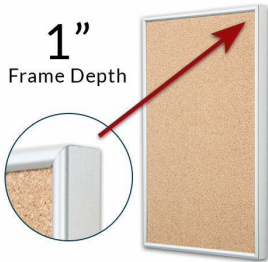

Access Cork Board, 13" x 19" Open Face Classic Metal Framed Cork Bulletin Board

FOR CURRENT PRICING, VISIT THE ID # LISTED ABOVE
FREE SHIPPING

Product Details

- Access Cork Board, 13" x 19" Open Face Classic Metal Framed Cork Bulletin Board
- Open Face Metal Framed Cork Board
- Wall Mount Cork Bulletin Board
- Natural Tan Cork Board
- #15 frame Profile (3/8" Wide) borders the message display board
- Classic Picture Frame Style with Rounded Profile Top
- Metal Frame Profile: 3/8" Wide
- Aluminum Frame
- 7 Popular Metal Frame Finishes
- Portrait and Landscape Sizes
- 13"x19" is the Outside Frame Dimension
- Overall Frame Depth: 1"
- Applications: Announcement Board, Message Board, Notice Board
- Use Push Pins, Map Pins or Tacks
- Pin Messages, Menus, Flyers, Photos, Other Info + Announcements
- Optional Fabric Cork Colors | Clear or Multi-Color Pushpins
- Hanging Hardware on the frame back for easy wall or ceiling mount.
- 13 x 19 Access Cork Board, 13" x 19" Open Face Display **for INDOOR use**
- Call for Custom Corkboard Displays - Metal or Wood Framed

Ordering Options

- Fabric Covering over Cork bulletin board (see 6 colors below)
- Hard Plastic Push Pins: Clear or Multi-Color pins (100 per box)

***CUSTOM SIZES AVAILABLE | CALL US**

Model	Cork Board (Overall Frame Size)	Viewable Area	Orientation	Ships Via
OFCORKM-1319	13" x 19"	12 1/4" x 18 1/4"	Portrait or Landscape	FedEx