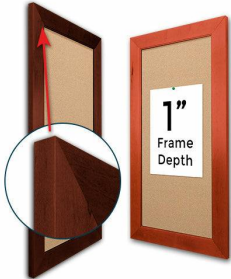

Access Cork Board, 30x42 Open Face BOLD WIDE WOOD Framed Cork Bulletin Board

FOR CURRENT PRICING, VISIT THE ID # LISTED ABOVE
FREE SHIPPING

Product Details

- 30x42 Access Cork Board, Wood Framed Message Display Board
- Open Face Corkboard
- Bold Wide-Wood Frame
- Wooden Picture Frame Style with Bold, Flat Face Profile
- 2 3/4" Wide Frame Profile
- Natural Tan Pebble Cork Surface
- 7 Popular Natural Wood Stain Frame Finishes
- Wood Frame Profile: 2 3/4" Wide
- Portrait and Landscape Sizes
- 30" x 42" refer to the Outside Frame Dimension
- Overall Frame Depth: 1"
- Ideal as a message board, notice board, announcement board
- Black PVC Backer is installed onto the backside of the frame to provide additional support to the bulletin board
- Hanging Hardware on the frame back for wall or ceiling mount.
- Optional Fabric Covered Cork Colors
- Optional Pushpins: Clear and Multi-Colored
- Access Bulletin Boards, Open Face Display Frames for INDOOR use

Ordering Options

- Frame Orientation: Portrait or Landscape
- Fabric Covering over Cork bulletin board (see 6 colors below)
- Hard Plastic Push Pins: Clear or Multi-Color pins (100 per box)

***CUSTOM SIZES AVAILABLE | CALL US**

Model	Cork Board (Overall Frame Size)	Viewable Area	Orientation	Ships Via
OFCORKWIDE-3042	30" x 42"	24 1/2" x 36 1/2"	Portrait or Landscape	FedEx