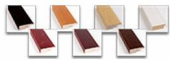

Access Cork Board, 30x42 Open Face BOLD WIDE WOOD Framed Cork Bulletin Board

FOR CURRENT PRICING, VISIT THE ID # LISTED ABOVE
FREE SHIPPING

Product Details

- 30x42 Access Cork Board, Wood Framed Message Display Board
- Open Face Corkboard
- Bold Wide-Wood Frame
- Wooden Picture Frame Style with Bold, Flat Face Profile
- 2 3/4" Wide Frame Profile
- Natural Tan Pebble Cork Surface
- 7 Popular Natural Wood Stain Frame Finishes
- Wood Frame Profile: 2 3/4" Wide
- Portrait and Landscape Sizes
- 30" x 42" refer to the Outside Frame Dimension
- Overall Frame Depth: 1"
- Ideal as a message board, notice board, announcement board
- Black PVC Backer is installed onto the backside of the frame to provide additional support to the bulletin board
- Hanging Hardware on the frame back for wall or ceiling mount.
- Optional Fabric Covered Cork Colors
- Optional Pushpins: Clear and Multi-Colored
- Access Bulletin Boards, Open Face Display Frames for INDOOR use

Ordering Options

- Frame Orientation: Portrait or Landscape
- Fabric Covering over Cork bulletin board (see 6 colors below)
- Hard Plastic Push Pins: Clear or Multi-Color pins (100 per box)

***CUSTOM SIZES AVAILABLE | CALL US**