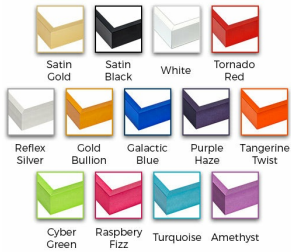

Access Cork Board, Open Face 12 x 24 Colorful Metal Framed Bulletin Boards

FOR CURRENT PRICING, VISIT THE ID # LISTED ABOVE
FREE SHIPPING

Variety of Frame Colors

Product Details

- **Colorful Framed Access Cork Boards**
- **12" x 24" Cork Board**
- Open Face Colorful Metal Framed Cork Board
- Natural Tan Board
- Metal Frame Profile: **7/16" Wide** ()
- Metal Picture Frame Style with Flat Top Face Profile
- Sleek Design Aluminum Frame
- **12+** Colorful Metal Frame Finishes
- **Portrait and Landscape Sizes**
- **12"x24"** is the Outside Frame Dimension
- Overall Frame Depth: **1 5/16"**
- **Perfect for Business, Office or Home Use**
- Optional: Colorful Fabric Covered Cork
- Hanging Hardware on the frame back for easy wall mounting
- Use push pins, tacks or map pins for posting materials
- Call for custom Cork Board Sizes, Frame Styles, Fabrics
- Access Cork Boards Open Face 12 x 24 Display **for INDOOR use only**

Ordering Options

- Frame Orientation: Portrait or Landscape
- Fabric Covering over Cork Bulletin Board (see 20+ colors below)
- Hard Plastic Push Pins: Clear or Multi-Color pins (100 per box)

Model	Cork Board (Overall Frame Size)	Viewable Area	Orientation	Ship Wt.
OFCORKM117-1224	12" x 24"	11 1/8" x 23 1/8"	Portrait or Landscape	3 LBS