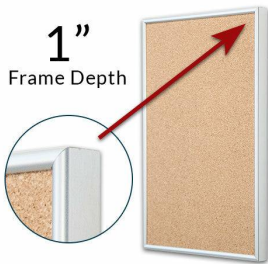

Access Cork Board, 14" x 22" Open Face Classic Metal Framed Cork Bulletin Board

FOR CURRENT PRICING, VISIT THE ID # LISTED ABOVE
FREE SHIPPING

50+ Sizes
Custom Sizes Also Available

Product Details

- Access Cork Board, 14" x 22" Open Face Classic Metal Framed Cork Bulletin Board
- Open Face Metal Framed Cork Board
- Wall Mount Cork Bulletin Board
- Natural Tan Cork Board
- #15 frame Profile (3/8" Wide) borders the message display board
- Classic Picture Frame Style with Rounded Profile Top
- Metal Frame Profile: 3/8" Wide
- Aluminum Frame
- 7 Popular Metal Frame Finishes
- Portrait and Landscape Sizes
- 14"x22" is the Outside Frame Dimension
- Overall Frame Depth: 1"
- Applications: Announcement Board, Message Board, Notice Board
- Use Push Pins, Map Pins or Tacks
- Pin Messages, Menus, Flyers, Photos, Other Info + Announcements
- Optional Fabric Cork Colors | Clear or Multi-Color Pushpins
- Hanging Hardware on the frame back for easy wall or ceiling mount.
- 14 x 22 Access Cork Board, Open Face Display **for INDOOR use**
- Call for Custom Corkboard Displays - Metal or Wood Framed

Ordering Options

- Fabric Covering over Cork bulletin board (see 6 colors below)
- Hard Plastic Push Pins: Clear or Multi-Color pins (100 per box)

***CUSTOM SIZES AVAILABLE | CALL US**

Model	Cork Board (Overall Frame Size)	Viewable Area	Orientation	Ships Via
OFCORKM-1422	14" x 22"	13 1/4" x 21 1/4"	Portrait or Landscape	FedEx