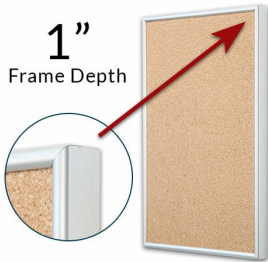

Access Cork Board™, 14" x 22" Open Face Classic Metal Framed Cork Bulletin Board

FOR CURRENT PRICING, VISIT THE ID # LISTED ABOVE
FREE SHIPPING

50+ Sizes

Custom Sizes Also Available

Product Details

- Access Cork Board™, 14" x 22" Cork Board
- Open Face Metal Framed Cork Board
- Wall Mount Cork Bulletin Board
- Natural Tan Cork Board
- #15 frame Profile (3/8" Wide) borders the message display board
- Classic Picture Frame Style with Rounded Profile Top
- Metal Frame Profile: 3/8" Wide
- Aluminum Frame
- 7 Popular Metal Frame Finishes
- Portrait and Landscape Sizes
- 14"x22" is the Outside Frame Dimension
- Overall Frame Depth: 1"
- Applications: Announcement Board, Message Board, Notice Board
- Use Push Pins, Map Pins or Tacks
- Pin Messages, Menus, Flyers, Photos, Other Info + Announcements
- Optional Fabric Cork Colors | Clear or Multi-Color Pushpins
- Hanging Hardware on the frame back for easy wall or ceiling mount.
- 14 x 22 Access Cork Board™, Open Face Display **for INDOOR use**
- Call for Custom Corkboard Displays - Metal or Wood Framed

Ordering Options

- Fabric Covering over Cork bulletin board (see 6 colors below)
- Hard Plastic Push Pins: Clear or Multi-Color pins (100 per box)

***CUSTOM SIZES AVAILABLE | CALL US**

Model	Cork Board (Overall Frame Size)	Viewable Area	Orientation	Ships Via
OFCORKM-1422	14" x 22"	13 1/4" x 21 1/4"	Portrait or Landscape	FedEx