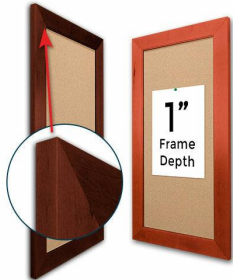

Access Cork Board, 22x48 Open Face BOLD WIDE WOOD Framed Cork Bulletin Board

FOR CURRENT PRICING, VISIT THE ID # LISTED ABOVE
FREE SHIPPING

Bold 2 3/4" Wide Wood Profile

Product Details

- 22x48 Access Cork Board, Open Face
- Wood Framed Message Display Board
- Open Face Corkboard
- Bold Wide-Wood Frame
- Wooden Picture Frame Style with Bold, Flat Face Profile
- 2 3/4" Wide Frame Profile
- Natural Tan Pebble Cork Surface
- 7 Popular Natural Wood Stain Frame Finishes
- Wood Frame Profile: 2 3/4" Wide
- Portrait and Landscape Sizes
- 22" x 48" refer to the Outside Frame Dimension
- Overall Frame Depth: 1"
- Ideal as a message board, notice board, announcement board
- Black PVC Backer is installed onto the backside of the frame to provide additional support to the bulletin board
- Hanging Hardware on the frame back for wall or ceiling mount.
- Optional Fabric Covered Cork Colors
- Optional Pushpins: Clear and Multi-Colored
- Access Bulletin Boards, Open Face Display Frames for INDOOR use

Ordering Options

- Frame Orientation: Portrait or Landscape
- Fabric Covering over Cork bulletin board (see 6 colors below)
- Hard Plastic Push Pins: Clear or Multi-Color pins (100 per box)

***CUSTOM SIZES AVAILABLE | CALL US**

Model	Cork Board (Overall Frame Size)	Viewable Area	Orientation	Ships Via
OFCORKWIDE-2248	22" x 48"	16 1/2" x 42 1/2"	Portrait or Landscape	FedEx