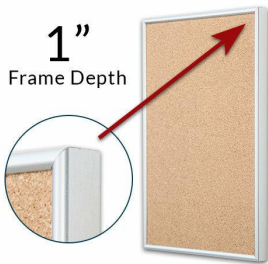

## Access Cork Board, 12" x 16" Open Face Classic Metal Framed Cork Bulletin Board

FOR CURRENT PRICING, VISIT THE ID # LISTED ABOVE  
FREE SHIPPING

### Product Details

- Access Cork Board, 12" x 16" Open Face Classic Metal Framed Cork Bulletin Board
- Open Face Metal Framed Cork Board
- Wall Mount Cork Bulletin Board
- Natural Tan Cork Board
- #15 frame Profile (3/8" Wide) borders the message display board
- Classic Picture Frame Style with Rounded Profile Top
- Metal Frame Profile: 3/8" Wide
- Aluminum Frame
- 7 Popular Metal Frame Finishes
- Portrait and Landscape Sizes
- 12"x16" is the Outside Frame Dimension
- Overall Frame Depth: 1"
- Applications: Announcement Board, Message Board, Notice Board
- Use Push Pins, Map Pins or Tacks
- Pin Messages, Menus, Flyers, Photos, Other Info + Announcements
- Optional Fabric Cork Colors | Clear or Multi-Color Pushpins
- Hanging Hardware on the frame back for easy wall or ceiling mount.
- 12 x 16 Access Cork Board, 12" x 16" Open Face Display **for INDOOR use**
- Call for Custom Corkboard Displays - Metal or Wood Framed

### Ordering Options

- Fabric Covering over Cork bulletin board (see 6 colors below)
- Hard Plastic Push Pins: Clear or Multi-Color pins (100 per box)

**\*CUSTOM SIZES AVAILABLE | CALL US**

Model	Cork Board (Overall Frame Size)	Viewable Area	Orientation	Ships Via
OFCORKM-1216	12" x 16"	11 1/4" x 15 1/4"	Portrait or Landscape	FedEx