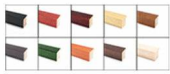

- Fabric Covering over Cork bulletin board (see 6 colors below)
- Hard Plastic Push Pins: Clear or Multi-Color pins (100 per box)

*CUSTOM SIZES AVAILABLE | CALL US

Header Details

- UPPERCASE Helvetica vinyl lettering
- Black lettering on a 5" white header (3" max text height)

IMPORTANT HEADER ORDERING DETAILS

Please type your message in the text box provided below.
We will try to keep your message on one line unless otherwise specified.
If we can't fit your message on one line we will center your copy on two lines. For the customer that needs a specific font, color or text positioning, you may call customer service with your requests.

ORDERING OPTIONS BELOW.
SELECT THE RIGHT OPTION FOR YOU, AND FOLLOW INSTRUCTIONS

STANDARD HEADER (No Charge)

Standard UPPERCASE Black Helvetica Lettering as detailed above.
Make sure to spell out your header in the empty **Text Box** above the Green ADD to CART button. Check your grammar & spelling!

LEAVE HEADER BLANK (No Charge)

For those customers that will be adding their own header, select this option. Make sure to enter **LEAVE BLANK** in the empty **Text Box** above the Green ADD to CART button.

CUSTOM HEADER / LOGO (+ $75.00)

This is for those customers that wish to send us a specific FONT, COLOR, or LOGO. Make sure to enter **CUSTOM LOGO** in the empty **Text Box** above the Green ADD to CART button. We will contact you once the order has been received to instruct you on how to submit the HI-Res EPS File to us.