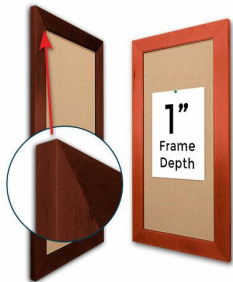

## Access Cork Board™, 20x24 Open Face BOLD WIDE WOOD Framed Cork Bulletin Board

FOR CURRENT PRICING, VISIT THE ID # LISTED ABOVE  
FREE SHIPPING

Bold 2 3/4" Wide Wood Profile

### Product Details

- 20x24 Access Cork Board™
- Wood Framed Message Display Board
- Wall Mount Open Face Corkboard
- Bold, Wide-Wood Frame Profile Style
- Wooden Picture Frame with Bold, Flat Face
- 2 3/4" Wide Frame Profile
- Natural Tan Pebble Cork Surface
- 7 Popular Natural Wood Stain Frame Finishes
- Choose Portrait and Landscape Sizes
- 20" x 24" refers to the Outer Frame Dimension
- Overall Frame Depth: 1"
- Ideal as a message board, notice board, announcement board
- Black PVC Backer is installed onto the backside of the frame
- PVC Backer provides additional support to the bulletin board
- Hanging Hardware **for wall or ceiling mount.**
- Optional Fabric Covered Cork Colors
- Optional Pushpins: Clear and Multi-Colored
- Access Bulletin Boards, Open Face Display Frames **for Indoor use**

### Ordering Options

- Frame Orientation: Portrait or Landscape
- Fabric Covering over Cork bulletin board (see 6 colors below)
- Hard Plastic Push Pins: Clear or Multi-Color pins (100 per box)

**\*CUSTOM SIZES AVAILABLE | CALL US**

| Model           | Cork Board (Overall Frame Size) | Viewable Area     | Orientation           | Ships Via |
|-----------------|---------------------------------|-------------------|-----------------------|-----------|
| OFCORKWIDE-2024 | 20" x 24"                       | 14 1/2" x 18 1/2" | Portrait or Landscape | FedEx     |