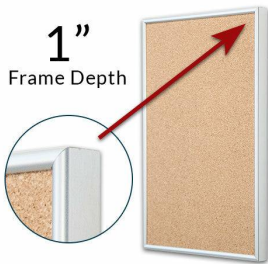

Access Cork Board, 20" x 24" Open Face Classic Metal Framed Cork Bulletin Board

FOR CURRENT PRICING, VISIT THE ID # LISTED ABOVE
FREE SHIPPING

50+ Sizes
Custom Sizes Also Available

Product Details

- Access Cork Board, 20" x 24" Cork Board
- Open Face Metal Framed Cork Board
- Wall Mount Cork Bulletin Board
- Natural Tan Cork Board
- #15 frame Profile (3/8" Wide) borders the message display board
- Classic Picture Frame Style with Rounded Profile Top
- Metal Frame Profile: 3/8" Wide
- Aluminum Frame
- 7 Popular Metal Frame Finishes
- Portrait and Landscape Sizes
- 20"x24" is the Outside Frame Dimension
- Overall Frame Depth: 1"
- Applications: Announcement Board, Message Board, Notice Board
- Use Push Pins, Map Pins or Tacks
- Pin Messages, Menus, Flyers, Photos, Other Info + Announcements
- Optional Fabric Cork Colors | Clear or Multi-Color Pushpins
- Hanging Hardware on the frame back for easy wall or ceiling mount.
- 20 x 24 Access Cork Board, Open Face Display **for INDOOR use**
- Call for Custom Corkboard Displays - Metal or Wood Framed

Ordering Options

- Fabric Covering over Cork bulletin board (see 6 colors below)
- Hard Plastic Push Pins: Clear or Multi-Color pins (100 per box)

***CUSTOM SIZES AVAILABLE | CALL US**

Model	Cork Board (Overall Frame Size)	Viewable Area	Orientation	Ships Via
OFCORKM-2024	20" x 24"	19 1/4" x 23 1/4"	Portrait or Landscape	FedEx