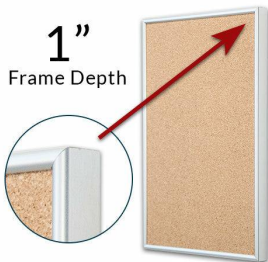

Access Cork Board, 20" x 24" Open Face Classic Metal Framed Cork Bulletin Board

FOR CURRENT PRICING, VISIT THE ID # LISTED ABOVE
FREE SHIPPING

50+ Sizes
Custom Sizes Also Available

Product Details

- Access Cork Board, 20" x 24" Cork Board
- Open Face Metal Framed Cork Board
- Wall Mount Cork Bulletin Board
- Natural Tan Cork Board
- #15 frame Profile (3/8" Wide) borders the message display board
- Classic Picture Frame Style with Rounded Profile Top
- Metal Frame Profile: 3/8" Wide
- Aluminum Frame
- 7 Popular Metal Frame Finishes
- Portrait and Landscape Sizes
- 20"x24" is the Outside Frame Dimension
- Overall Frame Depth: 1"
- Applications: Announcement Board, Message Board, Notice Board
- Use Push Pins, Map Pins or Tacks
- Pin Messages, Menus, Flyers, Photos, Other Info + Announcements
- Optional Fabric Cork Colors | Clear or Multi-Color Pushpins
- Hanging Hardware on the frame back for easy wall or ceiling mount.
- 20 x 24 Access Cork Board, Open Face Display **for INDOOR use**
- Call for Custom Corkboard Displays - Metal or Wood Framed

Ordering Options

- Fabric Covering over Cork bulletin board (see 6 colors below)
- Hard Plastic Push Pins: Clear or Multi-Color pins (100 per box)

***CUSTOM SIZES AVAILABLE | CALL US**

Model	Cork Board (Overall Frame Size)	Viewable Area	Orientation	Ships Via
OFCORKM-2024	20" x 24"	19 1/4" x 23 1/4"	Portrait or Landscape	FedEx