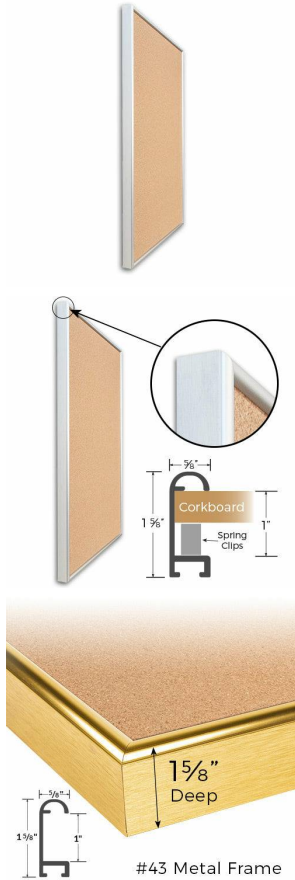

## Access Cork Board, 18" x 36" DEEP STYLE Open Face Designer 43 Metal Framed Bulletin Board

FOR CURRENT PRICING, VISIT THE ID # LISTED ABOVE  
FREE SHIPPING

### Product Details

- Access Cork Board, DEEP Style
- Designer #43 Open Face Cork Board
- Metal Frame: Aluminum
- 18" x 36" Deep Style Cork Board Frame
- Overall Frame Depth: 1 5/8"
- Wall Mount Cork Bulletin Board
- Natural Tan Cork Board
- #43 frame Profile (5/8" Wide) borders the message display board
- Classic Deep Picture Frame Style with Rounded Profile Top
- 5 Popular Metal Frame Finishes: **Black, Silver, Gold, Dark Bronze and White**
- Portrait and Landscape Sizes
- 18"x36" is the Outside Frame Dimension
- Deep Frame Metal Profile: 5/8" Wide
- Use Push Pins, Map Pins or Tacks
- Pin Messages, Menus, Flyers, Photos, Other Info + Announcements
- Optional Fabric Cork Colors | Clear or Multi-Color Pushpins
- Hanging Hardware on the frame back for easy wall mount.
- **Open Face 18 x 36** Deep Style Access Cork Board, **for INDOOR use**
- **Call for Custom Corkboard Displays - Metal or Wood Framed**

### Ordering Options

- Fabric Covering over Cork bulletin board (see 6 colors below)
- Hard Plastic Push Pins: Clear or Multi-Color pins (100 per box)

**\*CUSTOM SIZES AVAILABLE | CALL US**

Model	Cork Board (Overall Frame Size)	Viewable (Cork) Area	Orientation	Ships Via
OFCORKM43-1836-D	18" x 36"	16 3/4" x 34 3/4"	Portrait or Landscape	FedEx