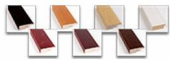

Access Cork Board, 36x36 Open Face BOLD WIDE WOOD Framed Cork Bulletin Board

FOR CURRENT PRICING, VISIT THE ID # LISTED ABOVE
FREE SHIPPING

Product Details

- **36x36 Access Cork Board, Open Face**
- **Wood Framed Message Display Board**
- Open Face Corkboard
- **Bold Wide-Wood Frame**
- Wooden Picture Frame Style with Bold, Flat Face Profile
- **2 3/4" Wide Frame Profile**
- Natural Tan Pebble Cork Surface
- **7 Popular Natural Wood Stain Frame Finishes**
- **Wood Frame Profile: 2 3/4" Wide**
- **Square Sizes**
- **36" x 36" refer to the Outside Frame Dimension**
- Overall Frame Depth: **1"**
- Ideal as a message board, notice board, announcement board
- Black PVC Backer is installed onto the backside of the frame to provide additional support to the bulletin board
- Hanging Hardware on the frame back for wall or ceiling mount.
- Optional Fabric Covered Cork Colors
- Optional Pushpins: Clear and Multi-Colored
- Access Bulletin Boards, Open Face Display Frames for INDOOR use

Ordering Options

- Frame Orientation: Square
- Fabric Covering over Cork bulletin board (see 6 colors below)
- Hard Plastic Push Pins: Clear or Multi-Color pins (100 per box)

***CUSTOM SIZES AVAILABLE | CALL US**