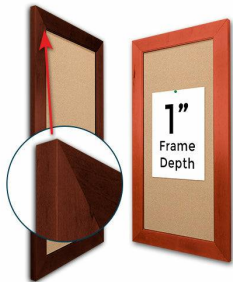

Access Cork Board, 36x36 Open Face BOLD WIDE WOOD Framed Cork Bulletin Board

FOR CURRENT PRICING, VISIT THE ID # LISTED ABOVE
FREE SHIPPING

Product Details

- **36x36 Access Cork Board, Open Face**
- **Wood Framed Message Display Board**
- Open Face Corkboard
- **Bold Wide-Wood Frame**
- Wooden Picture Frame Style with Bold, Flat Face Profile
- **2 3/4" Wide Frame Profile**
- Natural Tan Pebble Cork Surface
- **7 Popular Natural Wood Stain Frame Finishes**
- **Wood Frame Profile: 2 3/4" Wide**
- **Square Sizes**
- **36" x 36" refer to the Outside Frame Dimension**
- Overall Frame Depth: **1"**
- Ideal as a message board, notice board, announcement board
- Black PVC Backer is installed onto the backside of the frame to provide additional support to the bulletin board
- Hanging Hardware on the frame back for wall or ceiling mount.
- Optional Fabric Covered Cork Colors
- Optional Pushpins: Clear and Multi-Colored
- Access Bulletin Boards, Open Face Display Frames for INDOOR use

Ordering Options

- Frame Orientation: Square
- Fabric Covering over Cork bulletin board (see 6 colors below)
- Hard Plastic Push Pins: Clear or Multi-Color pins (100 per box)

***CUSTOM SIZES AVAILABLE | CALL US**

Model	Cork Board (Overall Frame Size)	Viewable Area	Orientation	Ships Via
OFCORKWIDE-3636	36" x 36"	30 1/2" x 30 1/2"	Square	FedEx