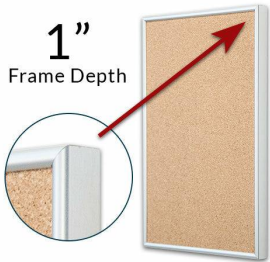

## Access Cork Board™, 24 x 60 Open Face Classic Framed Cork Bulletin Board in 7 Metal Finishes

FOR CURRENT PRICING, VISIT THE ID # LISTED ABOVE  
FREE SHIPPING

### Product Details

50+ Sizes  
Custom Sizes Also Available

- Access Cork Board™
- Classic Style Large 24" x 60" Cork Board
- Wall Mount, Open Face Metal Framed Cork Board
- Natural Tan Cork Bulletin Board
- #15 frame profile borders the message board
- Classic Picture Frame Style with Rounded Profile Top
- Metal Frame Profile: **3/8" Wide**
- Aluminum Frame
- 7 Popular Metal Frame Finishes
- **Portrait and Landscape Sizes**
- 24"x60" is the Outside Frame Dimension
- Overall Frame Depth: **1"**
- Applications: Announcement Board, Message Board, Notice Board
- Use Push Pins, Map Pins, or Tacks
- Pin Messages, Menus, Flyers, Photos, Other Info + Announcements
- Optional Fabric Cork Colors | Clear or Multi-Color Pushpins
- Hanging Hardware on the frame back for easy wall or ceiling mount.
- 24 x 60 Access Cork Board™ **for INDOOR use**
- **Free Ground Shipping**
- Contact Us for Custom Corkboards, Metal or Wood Framed

### Ordering Options

- Fabric Covering over Cork bulletin board (see 6 colors below)
- Hard Plastic Push Pins: Clear or Multi-Color pins (100 per box)

**\*CUSTOM SIZES AVAILABLE | CONTACT US**

Model	Cork Board (Overall Frame Size)	Viewable Area	Orientation	Ships Via
OFCORKM-2460	24" x 60"	23 1/4" x 59 1/4"	Portrait or Landscape	FedEx