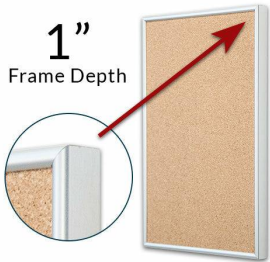

## Access Cork Board, 36" x 60" Open Face Classic Metal Framed Cork Bulletin Board

FOR CURRENT PRICING, VISIT THE ID # LISTED ABOVE  
FREE SHIPPING

### Product Details

50+ Sizes  
Custom Sizes Also Available

- Access Cork Board, 36" x 60" Open Face Classic Metal Framed Cork Board
- Open Face Metal Framed Cork Board
- Wall Mount Cork Bulletin Board
- Natural Tan Cork Board
- #15 frame Profile (3/8" Wide) borders the message display board
- Classic Picture Frame Style with Rounded Profile Top
- Metal Frame Profile: 3/8" Wide
- Aluminum Frame
- 7 Popular Metal Frame Finishes
- Portrait and Landscape Sizes
- 36"x60" is the Outside Frame Dimension
- Overall Frame Depth: 1"
- Applications: Announcement Board, Message Board, Notice Board
- Use Push Pins, Map Pins or Tacks
- Pin Messages, Menus, Flyers, Photos, Other Info + Announcements
- Optional Fabric Cork Colors | Clear or Multi-Color Pushpins
- Hanging Hardware on the frame back for easy wall or ceiling mount.
- 36 x 60 Access Cork Board, 36" x 60" Open Face Display **for INDOOR use**
- Call for Custom Corkboard Displays - Metal or Wood Framed

### Ordering Options

- Fabric Covering over Cork bulletin board (see 6 colors below)
- Hard Plastic Push Pins: Clear or Multi-Color pins (100 per box)

**\*CUSTOM SIZES AVAILABLE | CALL US**

Model	Cork Board (Overall Frame Size)	Viewable Area	Orientation	Ships Via
OFCORKM-3660	36" x 60"	35 1/4" x 59 1/4"	Portrait or Landscape	FedEx