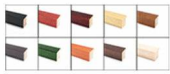

- Fabric Covering over Cork bulletin board (see 6 colors below)
- Hard Plastic Push Pins: Clear or Multi-Color pins (100 per box)

*CUSTOM SIZES AVAILABLE | CALL US

Header Details

- UPPERCASE Helvetica vinyl lettering
- Black lettering on a 5" white header (3" max text height)

IMPORTANT HEADER ORDERING DETAILS

Please type your message in the text box provided below. We will try to keep your message on one line unless otherwise specified. If we can't fit your message on one line we will center your copy on two lines. For the customer that needs a specific font, color or text positioning, you may call customer service with your requests.

ORDERING OPTIONS BELOW.
SELECT THE RIGHT OPTION FOR YOU, AND FOLLOW INSTRUCTIONS

STANDARD HEADER (No Charge)

Standard UPPERCASE Black Helvetica Lettering as detailed above. Make sure to spell out your header in the empty **Text Box** above the Green ADD to CART button. Check your grammar & spelling!

LEAVE HEADER BLANK (No Charge)

For those customers that will be adding their own header, select this option. Make sure to enter **LEAVE BLANK** in the empty **Text Box** above the Green ADD to CART button.

CUSTOM HEADER / LOGO (+ $75.00)

This is for those customers that wish to send us a specific FONT, COLOR, or LOGO. Make sure to enter **CUSTOM LOGO** in the empty **Text Box** above the Green ADD to CART button. We will contact you once the order has been received to instruct you on how to submit the HI-Res EPS File to us.