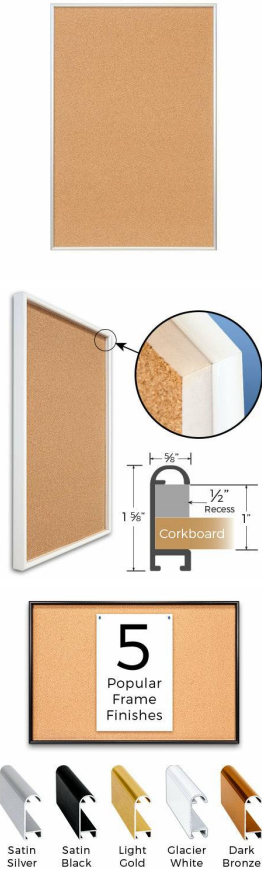

Access Cork Board, 16"x20" Open Face Recessed Shadow Box Style Designer 43 Metal Framed Recessed Cork Bulletin Board

FOR CURRENT PRICING, VISIT THE ID # LISTED ABOVE
FREE SHIPPING

Product Details

- Access Cork Board, 16"x20" Open Face Recessed Shadow Box Style Designer 43 Metal Framed Recessed Cork Bulletin Board
- Designer #43 Shadow Box Frame Style
- Recessed Shadow Box Display Frame
- Classic Round Top Picture Frame Profile Design
- Cork Board Recessed into Frame
- Open Face Aluminum Metal Frame
- Overall Frame Depth: 1 5/8"
- Wall Mount Cork Bulletin Board
- Natural Tan Cork Board
- #43 frame Profile (5/8" Wide) borders the cork display board
- Designer #43 Profile: 5/8" Wide
- 5 Popular Metal Frame Finishes
- Portrait and Landscape Sizes
- 16"x20" is the Outside Frame Dimension
- Use Push Pins, Map Pins or Tacks
- Pin Messages, Menus, Flyers, Photos, Other Info + Announcements
- Optional Fabric Cork Colors | Clear or Multi-Color Pushpins
- Hanging Hardware on the frame back for easy wall mount.
- 16 x 20 Access Cork Board, 16"x20" Open Face Recessed Shadowbox for INDOOR use
- Call for Custom Corkboard Displays - Metal or Wood Framed

Ordering Options

- Fabric Covering over Cork bulletin board (see 6 colors below)
- Hard Plastic Push Pins: Clear or Multi-Color pins (100 per box)

***CUSTOM SIZES AVAILABLE | CALL US**

Model	Cork Board (Overall Frame Size)	Viewable Area	Orientation	Ships Via
OFCORKM43-1620-S	16" x 20"	14 3/4" x 18 3/4"	Portrait or Landscape	FedEx