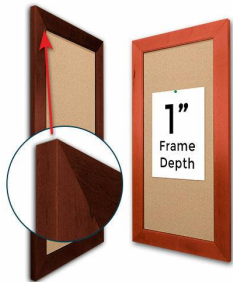

## Access Cork Board™, 20x36 Open Face BOLD WIDE WOOD Framed Cork Bulletin Board

FOR CURRENT PRICING, VISIT THE ID # LISTED ABOVE  
FREE SHIPPING

Bold 2 3/4" Wide Wood Profile

### Product Details

- Access Cork Board™ 20x36
- Bold Wide-Wood Frame Profile 2 3/4"
- Open Face Tan Pebble Cork Board Surface
- Off-the-Wall Frame Depth: 1"
- Wooden Picture Frame Style with Bold, Flat Face Profile
- 7 Popular Natural Wood Stain Frame Finishes
- Portrait and Landscape Sizes
- 20" x 36" Refers to the Outside Frame Dimension
- Cork message board, notice board, announcement board
- Black PVC Backer is installed onto the backside of the frame
- PVC Backer provides additional bulletin board support
- Hanging Hardware on the frame back for wall or ceiling mount.
- Optional Fabric Covered Cork Colors
- Optional Pushpins: Clear and Multi-Colored
- **Free Shipping**
- Access Bulletin Boards for **INDOOR** use

### Ordering Options

- Frame Orientation: Portrait or Landscape
- Fabric Covering over Cork bulletin board (see 6 colors below)
- Hard Plastic Push Pins: Clear or Multi-Color pins (100 per box)

**\*CUSTOM SIZES AVAILABLE | CALL US**

Model	Cork Board (Overall Frame Size)	Viewable Area	Orientation	Ships Via
OFCORKWIDE-2036	20" x 36"	14 1/2" x 30 1/2"	Portrait or Landscape	FedEx