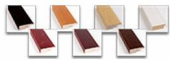

Access Cork Board, 32x42 Open Face BOLD WIDE WOOD Framed Cork Bulletin Board

FOR CURRENT PRICING, VISIT THE ID # LISTED ABOVE
FREE SHIPPING

Product Details

- 32x42 Access Cork Board, Open Face
- Wood Framed Message Display Board
- Open Face Corkboard
- Bold Wide-Wood Frame
- Wooden Picture Frame Style with Bold, Flat Face Profile
- 2 3/4" Wide Frame Profile
- Natural Tan Pebble Cork Surface
- 7 Popular Natural Wood Stain Frame Finishes
- Wood Frame Profile: 2 3/4" Wide
- Portrait and Landscape Sizes
- 32" x 42" refer to the Outside Frame Dimension
- Overall Frame Depth: 1"
- Ideal as a message board, notice board, announcement board
- Black PVC Backer is installed onto the backside of the frame to provide additional support to the bulletin board
- Hanging Hardware on the frame back for wall or ceiling mount.
- Optional Fabric Covered Cork Colors
- Optional Pushpins: Clear and Multi-Colored
- Access Bulletin Boards, Open Face Display Frames for INDOOR use

Ordering Options

- Frame Orientation: Portrait or Landscape
- Fabric Covering over Cork bulletin board (see 6 colors below)
- Hard Plastic Push Pins: Clear or Multi-Color pins (100 per box)

***CUSTOM SIZES AVAILABLE | CALL US**