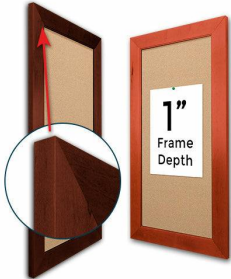

Access Cork Board, 32x42 Open Face BOLD WIDE WOOD Framed Cork Bulletin Board

FOR CURRENT PRICING, VISIT THE ID # LISTED ABOVE
FREE SHIPPING

Product Details

- 32x42 Access Cork Board, Open Face
- Wood Framed Message Display Board
- Open Face Corkboard
- Bold Wide-Wood Frame
- Wooden Picture Frame Style with Bold, Flat Face Profile
- 2 3/4" Wide Frame Profile
- Natural Tan Pebble Cork Surface
- 7 Popular Natural Wood Stain Frame Finishes
- Wood Frame Profile: 2 3/4" Wide
- Portrait and Landscape Sizes
- 32" x 42" refer to the Outside Frame Dimension
- Overall Frame Depth: 1"
- Ideal as a message board, notice board, announcement board
- Black PVC Backer is installed onto the backside of the frame to provide additional support to the bulletin board
- Hanging Hardware on the frame back for wall or ceiling mount.
- Optional Fabric Covered Cork Colors
- Optional Pushpins: Clear and Multi-Colored
- Access Bulletin Boards, Open Face Display Frames for INDOOR use

Ordering Options

- Frame Orientation: Portrait or Landscape
- Fabric Covering over Cork bulletin board (see 6 colors below)
- Hard Plastic Push Pins: Clear or Multi-Color pins (100 per box)

***CUSTOM SIZES AVAILABLE | CALL US**

Model	Cork Board (Overall Frame Size)	Viewable Area	Orientation	Ships Via
OFCORKWIDE-3242	32" x 42"	26 1/2" x 36 1/2"	Portrait or Landscape	FedEx