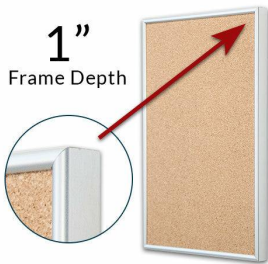

Access Cork Board, 7" x 11" Open Face Classic Metal Framed Cork Bulletin Board

FOR CURRENT PRICING, VISIT THE ID # LISTED ABOVE
FREE SHIPPING

50+ Sizes
Custom Sizes Also Available

Product Details

- Access Cork Board, 7" x 11" Open Face Classic Metal Framed Cork Bulletin Board
- Open Face Metal Framed Cork Board
- Wall Mount Cork Bulletin Board
- Natural Tan Cork Board
- #15 frame Profile (3/8" Wide) borders the message display board
- Classic Picture Frame Style with Rounded Profile Top
- Metal Frame Profile: 3/8" Wide
- Aluminum Frame
- 7 Popular Metal Frame Finishes
- Portrait and Landscape Sizes
- 7"x11" is the Outside Frame Dimension
- Overall Frame Depth: 1"
- Applications: Announcement Board, Message Board, Notice Board
- Use Push Pins, Map Pins or Tacks
- Pin Messages, Menus, Flyers, Photos, Other Info + Announcements
- Optional Fabric Cork Colors | Clear or Multi-Color Pushpins
- Hanging Hardware on the frame back for easy wall or ceiling mount.
- 7 x 11 Access Cork Board, 7" x 11" Open Face Display **for INDOOR use**
- Call for Custom Corkboard Displays - Metal or Wood Framed

Ordering Options

- Fabric Covering over Cork bulletin board (see 6 colors below)
- Hard Plastic Push Pins: Clear or Multi-Color pins (100 per box)

***CUSTOM SIZES AVAILABLE | CALL US**

Model	Cork Board (Overall Frame Size)	Viewable Area	Orientation	Ships Via
OFCORKM-711	7" x 11"	6 1/4" x 10 1/4"	Portrait or Landscape	FedEx