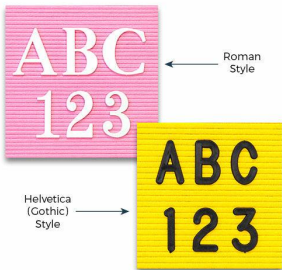

Open Face Pink Letter Board / Lemon Yellow Felt Letterboard 24x30 Aluminum Frame

FOR CURRENT PRICING, VISIT THE ID # LISTED ABOVE

Product Details

- **Felt Letter Board**
- Choose Pink Letter Board or Lemon Yellow Letter Board
- Overall Felt Letter Board Size: **24 x 30**
- Overall Depth: **1/2"**
- Silver aluminum trim (3/4" wide) borders the felt letter board
- Felt letterboard with 1/4" grooves allows for easy letter and number insertion
- **3/4" White Helvetica letters and numbers included (290 Characters)**
- Hanging Hardware is riveted onto the back for easy wall or ceiling mount
- **24" x 30"** Open Face letter board displays **for INDOOR use only**
- **Optional Black and White Plastic Letter Sets in a Variety of Sizes**
- **Call to Customize Open Face Framed Letter Boards**

Ordering Options

- Optional colors for felt letterboard panel
- Optional letter & character sets (**1/2", 3/4", 1", 2", 3"**)

Model	Overall Letter Board Size	Ships Via	Shipping Weight
OFLBFYP-2430	24" x 30"	UPS	19