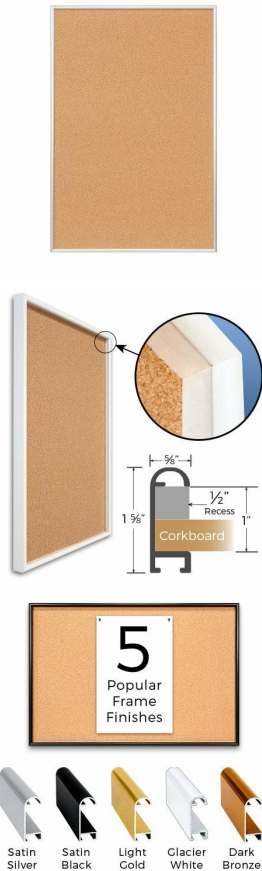

## Access Cork Board, 22"x28" Open Face Recessed Shadow Box Style Designer 43 Metal Framed Recessed Cork Bulletin Board

FOR CURRENT PRICING, VISIT THE ID # LISTED ABOVE  
FREE SHIPPING

### Product Details

- Access Cork Board, 22" x 28" Cork Board
- Designer #43 Shadow Box Frame Style
- Recessed Shadow Box Display Frame
- Classic Round Top Picture Frame Profile Design
- Cork Board Recessed into Frame
- Open Face Aluminum Metal Frame
- Overall Frame Depth: 1 5/8"
- Wall Mount Cork Bulletin Board
- Natural Tan Cork Board
- #43 frame Profile (5/8" Wide) borders the cork display board
- Designer #43 Profile: 5/8" Wide
- 5 Popular Metal Frame Finishes
- Portrait and Landscape Sizes
- 22"x28" is the Outside Frame Dimension
- Use Push Pins, Map Pins or Tacks
- Pin Messages, Menus, Flyers, Photos, Other Info + Announcements
- Optional Fabric Cork Colors | Clear or Multi-Color Pushpins
- Hanging Hardware on the frame back for easy wall mount.
- 22 x 28 Access Cork Board, Recessed Shadowbox for INDOOR use
- Call for Custom Corkboard Displays - Metal or Wood Framed

### Ordering Options

- Fabric Covering over Cork bulletin board (see 6 colors below)
- Hard Plastic Push Pins: Clear or Multi-Color pins (100 per box)

**\*CUSTOM SIZES AVAILABLE | CALL US**

Model	Cork Board (Overall Frame Size)	Viewable Area	Orientation	Ships Via
OFCORKM43-2228-S	22" x 28"	20 3/4" x 26 3/4"	Portrait or Landscape	FedEx