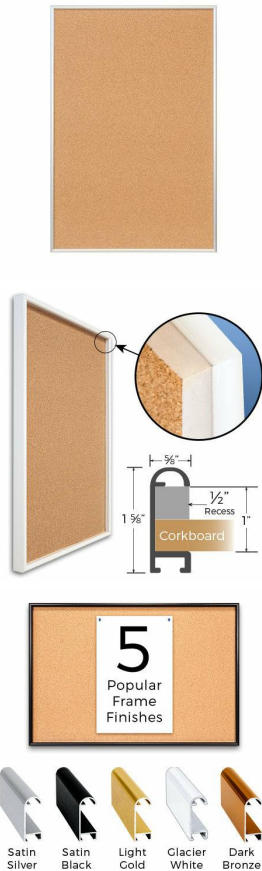

Access Cork Board, 30"x36" Open Face Recessed Shadow Box Style Designer 43 Metal Framed Recessed Cork Bulletin Board

FOR CURRENT PRICING, VISIT THE ID # LISTED ABOVE
FREE SHIPPING

Product Details

- Access Cork Board, 30" x 36" Cork Board
- Designer #43 Shadow Box Frame Style
- Recessed Shadow Box Display Frame
- Classic Round Top Picture Frame Profile Design
- Cork Board Recessed into Frame
- Open Face Aluminum Metal Frame
- Overall Frame Depth: 1 5/8"
- Wall Mount Cork Bulletin Board
- Natural Tan Cork Board
- #43 frame Profile (5/8" Wide) borders the cork display board
- Designer #43 Profile: 5/8" Wide
- 5 Popular Metal Frame Finishes
- Portrait and Landscape Sizes
- 30"x36" is the Outside Frame Dimension
- Use Push Pins, Map Pins or Tacks
- Pin Messages, Menus, Flyers, Photos, Other Info + Announcements
- Optional Fabric Cork Colors | Clear or Multi-Color Pushpins
- Hanging Hardware on the frame back for easy wall mount.
- 30 x 36 Access Cork Board, Recessed Shadowbox for INDOOR use
- Call for Custom Corkboard Displays - Metal or Wood Framed

Ordering Options

- Fabric Covering over Cork bulletin board (see 6 colors below)
- Hard Plastic Push Pins: Clear or Multi-Color pins (100 per box)

***CUSTOM SIZES AVAILABLE | CALL US**

Model	Cork Board (Overall Frame Size)	Viewable Area	Orientation	Ships Via
OFCORKM43-3036-S	30" x 36"	28 3/4" x 34 3/4"	Portrait or Landscape	FedEx