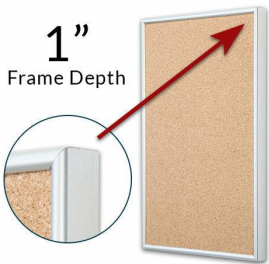

## Access Cork Board™, 20" x 30" Open Face Classic Metal Framed Cork Bulletin Board

FOR CURRENT PRICING, VISIT THE ID # LISTED ABOVE  
FREE SHIPPING

50+ Sizes  
Custom Sizes Also Available

### Product Details

- Access Cork Board™ 20x30
- Open Face Metal Framed Cork Board
- Aluminum Frame Profile: **3/8" Wide**
- Wall Mount Cork Bulletin Board
- Natural Tan Cork Board
- #15 frame Profile (3/8" Wide) borders the message display board
- Classic Picture Frame Style with Round Profile Top
- 20"x30" is the Outside Frame Dimension
- 7 Popular Metal Frame Finishes
- Portrait and Landscape Sizes
- Overall Frame Depth: **1"**
- Applications: Announcement Board, Message Board, Notice Board
- Use Push Pins, Map Pins or Tacks
- Pin Messages, Menus, Flyers, Photos, Other Info + Announcements
- **Optional:** Fabric Cork Colors | Clear or Multi-Color Pushpins
- Hanging Hardware on the frame back for easy wall or ceiling mount.
- 20 x 30 Access Cork Board™ Open Face Display **for INDOOR Use**
- Contact Us for Custom Corkboard Displays - Metal or Wood Framed

### Ordering Options

- Fabric Covering over Cork bulletin board (see 6 colors below)
- Hard Plastic Push Pins: Clear or Multi-Color pins (100 per box)

**\*CUSTOM SIZES AVAILABLE | CALL US**

Model	Cork Board (Overall Frame Size)	Viewable Area	Orientation	Ships Via
OFCORKM-2030	20" x 30"	19 1/4" x 29 1/4"	Portrait or Landscape	FedEx