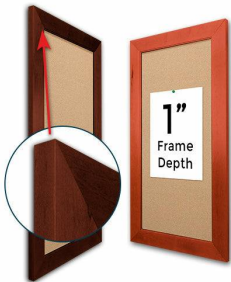

Access Cork Board, 40x50 Open Face BOLD WIDE WOOD Framed Cork Bulletin Board

FOR CURRENT PRICING, VISIT THE ID # LISTED ABOVE
FREE SHIPPING

Product Details

Bold 2 3/4" Wide Wood Profile

- 40x50 Access Cork Board, Open Face
- Wood Framed Message Display Board
- Open Face Corkboard
- Bold Wide-Wood Frame
- Wooden Picture Frame Style with Bold, Flat Face Profile
- 2 3/4" Wide Frame Profile
- Natural Tan Pebble Cork Surface
- 7 Popular Natural Wood Stain Frame Finishes
- Wood Frame Profile: 2 3/4" Wide
- Portrait and Landscape Sizes
- 40" x 50" refer to the Outside Frame Dimension
- Overall Frame Depth: 1"
- Ideal as a message board, notice board, announcement board
- Black PVC Backer is installed onto the backside of the frame to provide additional support to the bulletin board
- Hanging Hardware on the frame back for wall or ceiling mount.
- Optional Fabric Covered Cork Colors
- Optional Pushpins: Clear and Multi-Colored
- Access Bulletin Boards, Open Face Display Frames for INDOOR use

Ordering Options

- Frame Orientation: Portrait or Landscape
- Fabric Covering over Cork bulletin board (see 6 colors below)
- Hard Plastic Push Pins: Clear or Multi-Color pins (100 per box)

***CUSTOM SIZES AVAILABLE | CALL US**

| Model | Cork Board (Overall Frame Size) | Viewable Area | Orientation | Ships Via |
|-----------------|---------------------------------|-------------------|-----------------------|-----------|
| OFCORKWIDE-4050 | 40" x 50" | 34 1/2" x 44 1/2" | Portrait or Landscape | FedEx |