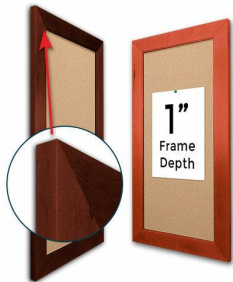

Access Cork Board, 40x50 Open Face BOLD WIDE WOOD Framed Cork Bulletin Board

FOR CURRENT PRICING, VISIT THE ID # LISTED ABOVE
FREE SHIPPING

Product Details

Bold 2 3/4" Wide Wood Profile

- 40x50 Access Cork Board, Open Face
- Wood Framed Message Display Board
- Open Face Corkboard
- Bold Wide-Wood Frame
- Wooden Picture Frame Style with Bold, Flat Face Profile
- 2 3/4" Wide Frame Profile
- Natural Tan Pebble Cork Surface
- 7 Popular Natural Wood Stain Frame Finishes
- Wood Frame Profile: 2 3/4" Wide
- Portrait and Landscape Sizes
- 40" x 50" refer to the Outside Frame Dimension
- Overall Frame Depth: 1"
- Ideal as a message board, notice board, announcement board
- Black PVC Backer is installed onto the backside of the frame to provide additional support to the bulletin board
- Hanging Hardware on the frame back for wall or ceiling mount.
- Optional Fabric Covered Cork Colors
- Optional Pushpins: Clear and Multi-Colored
- Access Bulletin Boards, Open Face Display Frames for INDOOR use

Ordering Options

- Frame Orientation: Portrait or Landscape
- Fabric Covering over Cork bulletin board (see 6 colors below)
- Hard Plastic Push Pins: Clear or Multi-Color pins (100 per box)

***CUSTOM SIZES AVAILABLE | CALL US**

Model	Cork Board (Overall Frame Size)	Viewable Area	Orientation	Ships Via
OFCORKWIDE-4050	40" x 50"	34 1/2" x 44 1/2"	Portrait or Landscape	FedEx