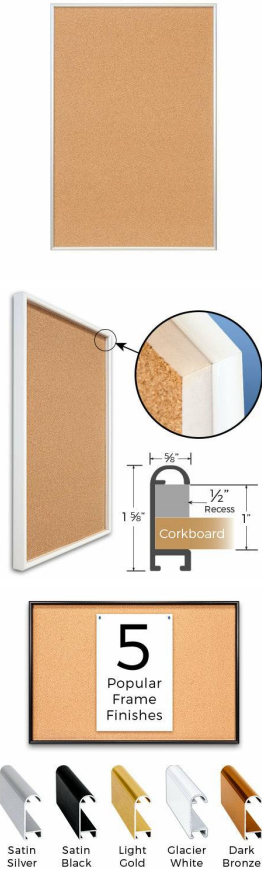

Product Sheet

Item ID # OFCORKM43-8511-S

Access Cork Board, 8.5"x11" Open Face Recessed Shadow Box Style Designer 43 Metal Framed Recessed Cork Bulletin Board

FOR CURRENT PRICING, VISIT THE ID # LISTED ABOVE
FREE SHIPPING

Product Details

- Access Cork Board, 8.5"x11"
- 8 1/2" x 11" Cork Board
- Designer #43 Shadow Box Frame Style
- Recessed Shadow Box Display Frame
- Classic Round Top Picture Frame Profile Design
- Cork Board Recessed into Frame
- Open Face Aluminum Metal Frame
- Overall Frame Depth: 1 5/8"
- Wall Mount Cork Bulletin Board
- Natural Tan Cork Board
- #43 frame Profile (5/8" Wide) borders the cork display board
- Designer #43 Profile: 5/8" Wide
- 5 Popular Metal Frame Finishes
- Portrait and Landscape Sizes
- 8.5"x11" is the Outside Frame Dimension
- Use Push Pins, Map Pins or Tacks
- Pin Messages, Menus, Flyers, Photos, Other Info + Announcements
- Optional Fabric Cork Colors | Clear or Multi-Color Pushpins
- Hanging Hardware on the frame back for easy wall mount.
- 8 1/2 x 11 Access Cork Board, Recessed Shadowbox for INDOOR use
- Call for Custom Corkboard Displays - Metal or Wood Framed

Ordering Options

- Fabric Covering over Cork bulletin board (see 6 colors below)
- Hard Plastic Push Pins: Clear or Multi-Color pins (100 per box)

***CUSTOM SIZES AVAILABLE | CALL US**

Model	Cork Board (Overall Frame Size)	Viewable Area	Orientation	Ships Via
OFCORKM43-8511-S	8 1/2" x 11"	7 1/4" x 9 3/4"	Portrait or Landscape	FedEx