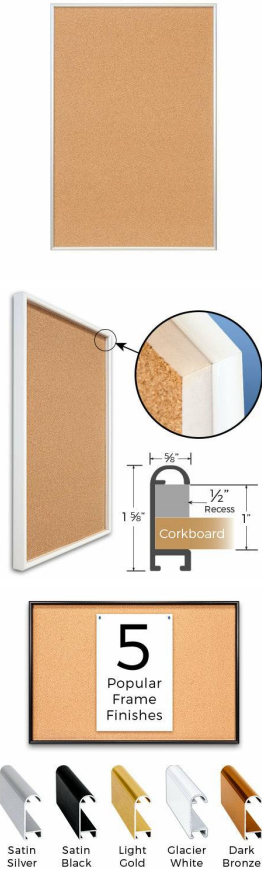

## Access Cork Board, 8.5"x11" Open Face Recessed Shadow Box Style Designer 43 Metal Framed Recessed Cork Bulletin Board

FOR CURRENT PRICING, VISIT THE ID # LISTED ABOVE  
FREE SHIPPING

### Product Details

- Access Cork Board, 8.5"x11"
- 8 1/2" x 11" Cork Board
- Designer #43 Shadow Box Frame Style
- Recessed Shadow Box Display Frame
- Classic Round Top Picture Frame Profile Design
- Cork Board Recessed into Frame
- Open Face Aluminum Metal Frame
- Overall Frame Depth: 1 5/8"
- Wall Mount Cork Bulletin Board
- Natural Tan Cork Board
- #43 frame Profile (5/8" Wide) borders the cork display board
- Designer #43 Profile: 5/8" Wide
- 5 Popular Metal Frame Finishes
- Portrait and Landscape Sizes
- 8.5"x11" is the Outside Frame Dimension
- Use Push Pins, Map Pins or Tacks
- Pin Messages, Menus, Flyers, Photos, Other Info + Announcements
- Optional Fabric Cork Colors | Clear or Multi-Color Pushpins
- Hanging Hardware on the frame back for easy wall mount.
- 8 1/2 x 11 Access Cork Board, Recessed Shadowbox for INDOOR use
- Call for Custom Corkboard Displays - Metal or Wood Framed

### Ordering Options

- Fabric Covering over Cork bulletin board (see 6 colors below)
- Hard Plastic Push Pins: Clear or Multi-Color pins (100 per box)

\*CUSTOM SIZES AVAILABLE | CALL US

Model	Cork Board (Overall Frame Size)	Viewable Area	Orientation	Ships Via
OFCORKM43-8511-S	8 1/2" x 11"	7 1/4" x 9 3/4"	Portrait or Landscape	FedEx