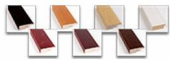

Access Cork Board, 36x48 Open Face BOLD WIDE WOOD Framed Cork Bulletin Board

FOR CURRENT PRICING, VISIT THE ID # LISTED ABOVE
FREE SHIPPING

Product Details

Bold 2 3/4" Wide Wood Profile

- 36x48 Access Cork Board, Open Face
- Wood Framed Message Display Board
- Open Face Corkboard
- Bold Wide-Wood Frame
- Wooden Picture Frame Style with Bold, Flat Face Profile
- 2 3/4" Wide Frame Profile
- Natural Tan Pebble Cork Surface
- 7 Popular Natural Wood Stain Frame Finishes
- Wood Frame Profile: 2 3/4" Wide
- Portrait and Landscape Sizes
- 36" x 48" refer to the Outside Frame Dimension
- Overall Frame Depth: 1"
- Ideal as a message board, notice board, announcement board
- Black PVC Backer is installed onto the backside of the frame to provide additional support to the bulletin board
- Hanging Hardware on the frame back for wall or ceiling mount.
- Optional Fabric Covered Cork Colors
- Optional Pushpins: Clear and Multi-Colored
- Access Bulletin Boards, Open Face Display Frames for INDOOR use

Ordering Options

- Frame Orientation: Portrait or Landscape
- Fabric Covering over Cork bulletin board (see 6 colors below)
- Hard Plastic Push Pins: Clear or Multi-Color pins (100 per box)

***CUSTOM SIZES AVAILABLE | CALL US**