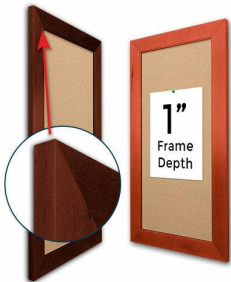

Access Cork Board, 36x48 Open Face BOLD WIDE WOOD Framed Cork Bulletin Board

FOR CURRENT PRICING, VISIT THE ID # LISTED ABOVE
FREE SHIPPING

Product Details

Bold 2 3/4" Wide Wood Profile

- 36x48 Access Cork Board, Open Face
- Wood Framed Message Display Board
- Open Face Corkboard
- Bold Wide-Wood Frame
- Wooden Picture Frame Style with Bold, Flat Face Profile
- 2 3/4" Wide Frame Profile
- Natural Tan Pebble Cork Surface
- 7 Popular Natural Wood Stain Frame Finishes
- Wood Frame Profile: 2 3/4" Wide
- Portrait and Landscape Sizes
- 36" x 48" refer to the Outside Frame Dimension
- Overall Frame Depth: 1"
- Ideal as a message board, notice board, announcement board
- Black PVC Backer is installed onto the backside of the frame to provide additional support to the bulletin board
- Hanging Hardware on the frame back for wall or ceiling mount.
- Optional Fabric Covered Cork Colors
- Optional Pushpins: Clear and Multi-Colored
- Access Bulletin Boards, Open Face Display Frames for INDOOR use

Ordering Options

- Frame Orientation: Portrait or Landscape
- Fabric Covering over Cork bulletin board (see 6 colors below)
- Hard Plastic Push Pins: Clear or Multi-Color pins (100 per box)

***CUSTOM SIZES AVAILABLE | CALL US**

Model	Cork Board (Overall Frame Size)	Viewable Area	Orientation	Ships Via
OFCORKWIDE-3648	36" x 48"	30 1/2" x 42 1/2"	Portrait or Landscape	FedEx