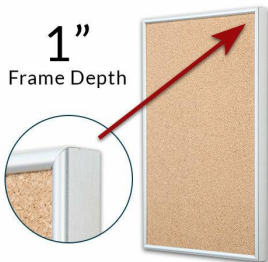

## Access Cork Board™, 12" x 36" Open Face Classic Metal Framed Cork Bulletin Board

FOR CURRENT PRICING, VISIT THE ID # LISTED ABOVE  
FREE SHIPPING

50+ Sizes  
Custom Sizes Also Available

### Product Details

- Access Cork Board™, 12" x 36" Cork Board
- Open Face Metal Framed Cork Board
- Wall Mount Cork Bulletin Board
- Natural Tan Cork Board
- #15 frame Profile (3/8" Wide) borders the message display board
- Classic Picture Frame Style with Rounded Profile Top
- Metal Frame Profile: 3/8" Wide
- Aluminum Frame
- 7 Popular Metal Frame Finishes
- Portrait and Landscape Sizes
- 12"x36" is the Outside Frame Dimension
- Overall Frame Depth: 1"
- Applications: Announcement Board, Message Board, Notice Board
- Use Push Pins, Map Pins or Tacks
- Pin Messages, Menus, Flyers, Photos, Other Info + Announcements
- Optional Fabric Cork Colors | Clear or Multi-Color Pushpins
- Hanging Hardware on the frame back for easy wall or ceiling mount.
- 12 x 36 Access Cork Board™, Open Face Display **for INDOOR use**
- Call for Custom Corkboard Displays - Metal or Wood Framed

### Ordering Options

- Fabric Covering over Cork bulletin board (see 6 colors below)
- Hard Plastic Push Pins: Clear or Multi-Color pins (100 per box)

**\*CUSTOM SIZES AVAILABLE | CALL US**

Model	Cork Board (Overall Frame Size)	Viewable Area	Orientation	Ships Via
OFCORKM-1236	12" x 36"	11 1/4" x 35 1/4"	Portrait or Landscape	FedEx