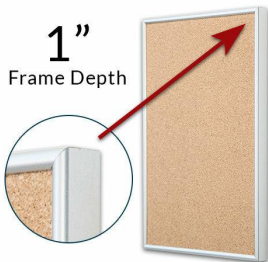

## Access Cork Board™, 15" x 20" Open Face Classic Metal Framed Cork Bulletin Board

FOR CURRENT PRICING, VISIT THE ID # LISTED ABOVE  
FREE SHIPPING

50+ Sizes  
Custom Sizes Also Available

### Product Details

- Access Cork Board™, 15" x 20" Cork Board
- Open Face Metal Framed Cork Board
- Wall Mount Cork Bulletin Board
- Natural Tan Cork Board
- #15 frame Profile (3/8" Wide) borders the message display board
- Classic Picture Frame Style with Rounded Profile Top
- Metal Frame Profile: 3/8" Wide
- Aluminum Frame
- 7 Popular Metal Frame Finishes
- Portrait and Landscape Sizes
- 15"x20" is the Outside Frame Dimension
- Overall Frame Depth: 1"
- Applications: Announcement Board, Message Board, Notice Board
- Use Push Pins, Map Pins or Tacks
- Pin Messages, Menus, Flyers, Photos, Other Info + Announcements
- Optional Fabric Cork Colors | Clear or Multi-Color Pushpins
- Hanging Hardware on the frame back for easy wall or ceiling mount.
- 15 x 20 Access Cork Board™, Open Face Display **for INDOOR use**
- Call for Custom Corkboard Displays - Metal or Wood Framed

### Ordering Options

- Fabric Covering over Cork bulletin board (see 6 colors below)
- Hard Plastic Push Pins: Clear or Multi-Color pins (100 per box)

**\*CUSTOM SIZES AVAILABLE | CALL US**

Model	Cork Board (Overall Frame Size)	Viewable Area	Orientation	Ships Via
OFCORKM-1420	14" x 20"	13 1/4" x 19 1/4"	Portrait or Landscape	FedEx