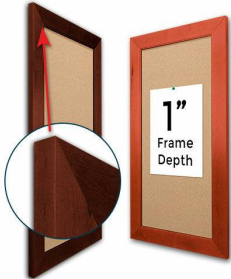

Access Cork Board, 42x42 Open Face BOLD WIDE WOOD Framed Cork Bulletin Board

FOR CURRENT PRICING, VISIT THE ID # LISTED ABOVE
FREE SHIPPING

Product Details

Bold 2 3/4" Wide Wood Profile

- 42x42 Access Cork Board, 42x42 Open Face BOLD WIDE WOOD Framed Cork Bulletin Board
- Open Face Corkboard
- Bold Wide-Wood Frame
- Wooden Picture Frame Style with Bold, Flat Face Profile
- 2 3/4" Wide Frame Profile
- Natural Tan Pebble Cork Surface
- 7 Popular Natural Wood Stain Frame Finishes
- Wood Frame Profile: 2 3/4" Wide
- Square Sizes
- 42" x 42" refer to the Outside Frame Dimension
- Overall Frame Depth: 1"
- Ideal as a message board, notice board, announcement board
- Black PVC Backer is installed onto the backside of the frame to provide additional support to the bulletin board
- Hanging Hardware on the frame back for wall or ceiling mount.
- Optional Fabric Covered Cork Colors
- Optional Pushpins: Clear and Multi-Colored
- Access Bulletin Boards, Open Face Display Frames for INDOOR use

Ordering Options

- Frame Orientation: Square
- Fabric Covering over Cork bulletin board (see 6 colors below)
- Hard Plastic Push Pins: Clear or Multi-Color pins (100 per box)

***CUSTOM SIZES AVAILABLE | CALL US**

Model	Cork Board (Overall Frame Size)	Viewable Area	Orientation	Ships Via
OFCORKWIDE-4242	42" x 42"	36 1/2" x 36 1/2"	Square	FedEx