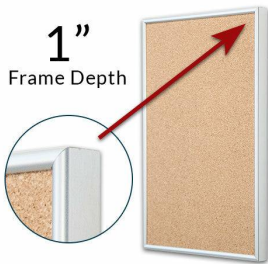

Access Cork Board™, 14" x 14" Open Face Classic Metal Framed Cork Bulletin Board

FOR CURRENT PRICING, VISIT THE ID # LISTED ABOVE
FREE SHIPPING

50+ Sizes
Custom Sizes Also Available

Product Details

- Access Cork Board™, 14" x 14" Open Face Classic Metal Framed Cork Bulletin Board
- Open Face Metal Framed Cork Board
- Wall Mount Cork Bulletin Board
- Natural Tan Cork Board
- #15 frame Profile (3/8" Wide) borders the message display board
- Classic Picture Frame Style with Rounded Profile Top
- Metal Frame Profile: 3/8" Wide
- Aluminum Frame
- 7 Popular Metal Frame Finishes
- Square Sizes
- 14"x14" is the Outside Frame Dimension
- Overall Frame Depth: 1"
- Applications: Announcement Board, Message Board, Notice Board
- Use Push Pins, Map Pins or Tacks
- Pin Messages, Menus, Flyers, Photos, Other Info + Announcements
- Optional Fabric Cork Colors | Clear or Multi-Color Pushpins
- Hanging Hardware on the frame back for easy wall or ceiling mount.
- 14 x 14 Access Cork Board™, 14" x 14" Open Face Display **for INDOOR use**
- Call for Custom Corkboard Displays - Metal or Wood Framed

Ordering Options

- Fabric Covering over Cork bulletin board (see 6 colors below)
- Hard Plastic Push Pins: Clear or Multi-Color pins (100 per box)

***CUSTOM SIZES AVAILABLE | CALL US**

Model	Cork Board (Overall Frame Size)	Viewable Area	Orientation	Ships Via
OFCORKM-1414	14" x 14"	13 1/4" x 13 1/4"	Square	FedEx